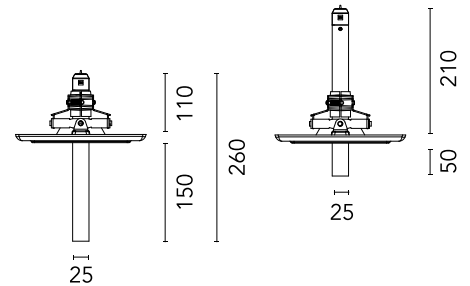

BOOK AN APPOINTMENT

Main specifications

Mounting	Ceiling recessed
Environments	Indoor dry location
LED type	Power LED
Lamp category	LED
Ilcos	No
Power (W)	2.2
Source flux (lm)	216
System flux (lm)	173

Physical

Colour	Black
Trim	No
Orientation	Adjustable
Rotation (°)	360
Longitudinal tilting (°)	20
Recessed depth (mm)	210
Length (mm)	250
Net weight (kg)	0.13
IP internal	20
IP external	20

Download

Mounting instructions [↓ PDF](#)