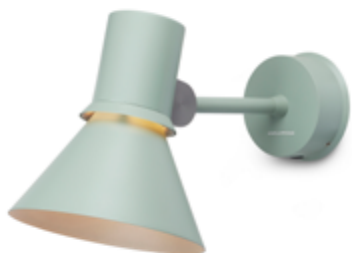

Type 80™ Wall Light

Type 80™ Collection | Technical Sheet

ANGLEPOISE®

Launched In 2019 | Designed by Sir Kenneth Grange

Product

Wall Light - Matte Black
Wall Light - Grey Mist
Wall Light - Pistachio Green
Wall Light - Rose Pink

Description

Distinguished by a striking, graphic profile, Type 80's design is further enhanced by an attractive 'halo' light-escape feature in the shade. Every detail has been carefully considered and precision engineered to deliver streamlined style, ease of use and consistency across the collection. The lamp features sprung joint mechanisms with an accessible on-shade on/off switch. The wall sconce is visually aligned and easy to install.

Materials

- Matt paint and anodised aluminium finish
- Aluminium shade
- Steel Stem
- Anodised machined joint
- Drop forged aluminium wall sconce
- IP20 rating

Dimensions

- Shade Diameter: 14.5cm
- Shade Height: 16cm
- Product Dimensions: 26.5cm x 14.5cm x 16cm (L x W x H)
- Max Reach: 32cm
- Lamp Packaging: 19.5cm x 18 x 30.5cm (L x W x H)
- Lamp Packaged Weight: 1.1 kg

Bulb
included