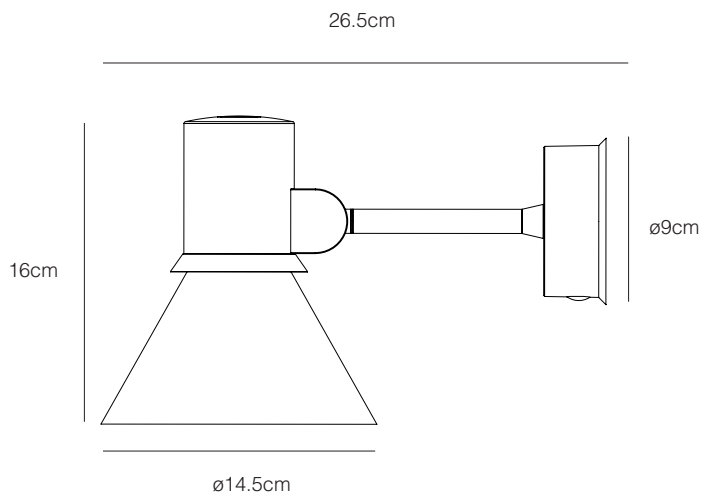

Electrical

- Voltage 220/240V, 50/60Hz
- Class II - Double insulated
- Integrated shade switch
- E27 lamp holder
- Maximum permitted bulb: 10W LED E27
- Supplied with a compatible LED E27 bulb
  - Non-dimmable
  - Colour Temperature: 2700K