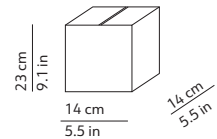

CODES AND DIMENSIONS / CODICI E DIMENSIONI

KUSHI 33 SUSPENSION

K221105N
K221105O
K221105R

KUSHI 16 SUSPENSION

K226105N
K226105O
K226105R

PACKAGING / IMBALLO

Diffuser
Volume: 0.055 m³ / 1.949 ft³
Gross weight: 3.34 kg / 7.35 lbs

Structure
Volume: 0.012 m³ / 0.411 ft³
Gross weight: 1.03 kg / 2.27 lbs

Diffuser
Volume: 0.011 m³ / 0.380 ft³
Gross weight: 0.86 kg / 1.89 lbs

Structure
Volume: 0.005 m³ / 0.159 ft³
Gross weight: 0.69 kg / 1.52 lbs