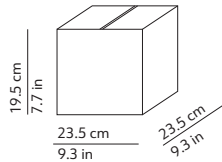

CODES AND DIMENSIONS / CODICI E DIMENSIONI

KUSHI 33 SUSPENSION

K221105N
K221105O
K221105R

KUSHI 16 SUSPENSION

K226105N
K226105O
K226105R

PACKAGING / IMBALLO

Diffuser
Volume: 0.055 m³ / 1.949 ft³
Gross weight: 3.34 kg / 7.35 lbs

Structure
Volume: 0.012 m³ / 0.411 ft³
Gross weight: 1.03 kg / 2.27 lbs

Diffuser
Volume: 0.011 m³ / 0.380 ft³
Gross weight: 0.86 kg / 1.89 lbs

Structure
Volume: 0.005 m³ / 0.159 ft³
Gross weight: 0.69 kg / 1.52 lbs