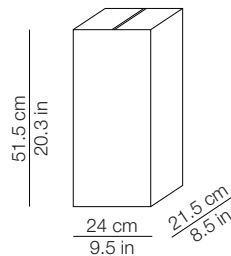

Apparecchio di illuminazione da smaltire secondo la direttiva EU 2002/96/EC
This lamp must be disposed in conformity with the EU directive 2002/96/EC

DIMENSIONI - DIMENSIONS

Front view

Top view

IMBALLO - PACKAGING

Volume: 0.027 m³ / 0.938 ft³
Gross weight: 1.5 kg / 3.4 lbs

Volume: 0.034 m³ / 1.212 ft³
Gross weight: 1.4 kg / 3.0 lbs

MATERIALI E FINITURE - MATERIALS AND FINISHINGS

paralume
shade

bianco - white

ecrù

moka