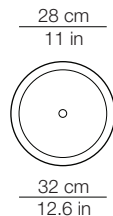

Apparecchio di illuminazione da smaltire secondo la direttiva EU 2002/96/EC
This lamp must be disposed in conformity with the EU directive 2002/96/EC

DIMENSIONI - DIMENSIONS

Front view

Top view

IMBALLO - PACKAGING

Volume: 0.027 m³ / 0.938 ft³
Gross weight: 1.5 kg / 3.4 lbs

Volume: 0.034 m³ / 1.212 ft³
Gross weight: 1.4 kg / 3.0 lbs

MATERIALI E FINITURE - MATERIALS AND FINISHINGS

paralume
shade

bianco - white

ecrù

moka