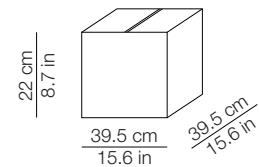

Apparecchio di illuminazione da smaltire secondo la direttiva EU 2002/96/EC
This lamp must be disposed in conformity with the EU directive 2002/96/EC

DIMENSIONI - DIMENSIONS

Front view

Top view

IMBALLO - PACKAGING

Volume: 0.027 m³ / 0.938 ft³
Gross weight: 1.5 kg / 3.4 lbs

Volume: 0.034 m³ / 1.212 ft³
Gross weight: 1.4 kg / 3.0 lbs

MATERIALI E FINITURE - MATERIALS AND FINISHINGS

paralume
shade

bianco - white

ecrù

moka