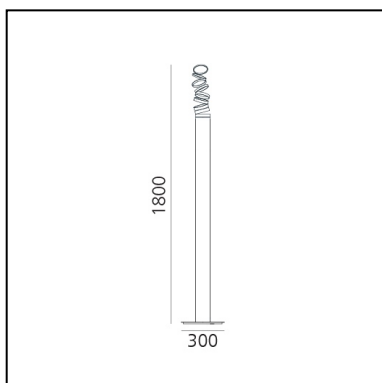

## LUMINAIRE

- Watt: **45W**
- Delivered lumen output: **3564lm**
- CCT: **3000K**
- CRI: **90**

## DIMENSIONS

- Height: **1800 mm**
- Base Length: **300 mm**
- Base Width: **300 mm**

## SOURCES INCLUDED

- Category: **Led**
- Number: **1**
- Watt: **45W**
- Color temperature (K): **3000K**
- CRI: **90**