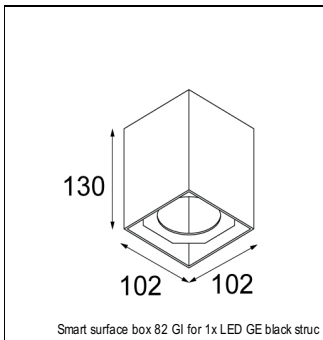

SMART CAKE 82 IP54 LED GE

ACCESSORIES

GYPKIT

12290130	GYPKIT 190X190 - Ø70
12291030	GYPKIT 210X190-2XØ70

CONBOX

10889830	CONBOX 190X192X130X256

MASK

12500032	SMART MASK 82 1X BLACK STRUC
12500046	SMART MASK 82 1X GOLD
12500009	SMART MASK 82 1X WHITE STRUC
12500132	SMART MASK 82 2X BLACK STRUC
12500146	SMART MASK 82 2X GOLD
12500109	SMART MASK 82 2X WHITE STRUC

SURFACE-BOX

12514032	SMART SURFACE BOX 82 GI FOR 1X LED GE BLACK STRUC
12514009	SMART SURFACE BOX 82 GI FOR 1X LED GE WHITE STRUC
12514132	SMART SURFACE BOX 82 1-10V/PUSHDIM GI FOR 1X LED GE BLACK STRUC
12514109	SMART SURFACE BOX 82 1-10V/PUSHDIM GI FOR 1X LED GE WHITE STRUC
12515032	SMART SURFACE BOX 82 GI FOR 2X LED GE BLACK STRUC
12515009	SMART SURFACE BOX 82 GI FOR 2X LED GE WHITE STRUC
12515132	SMART SURFACE BOX 82 1-10V/PUSHDIM GI FOR 2X LED GE BLACK STRUC
12515109	SMART SURFACE BOX 82 1-10V/PUSHDIM GI FOR 2X LED GE WHITE STRUC

RECESSED-FRAME

12500230	RECESSED RING Ø70 H100

SURFACE-TUBED

12845032	SMART SURFACE TUBED 82 LARGE LED GE BLACK STRUC
12845024	SMART SURFACE TUBED 82 LARGE LED GE BRUSHED ALU
12845009	SMART SURFACE TUBED 82 LARGE LED GE WHITE STRUC
12844032	SMART SURFACE TUBED 82 LARGE LED GI BLACK STRUC
12844024	SMART SURFACE TUBED 82 LARGE LED GI BRUSHED ALU
12844009	SMART SURFACE TUBED 82 LARGE LED GI WHITE STRUC