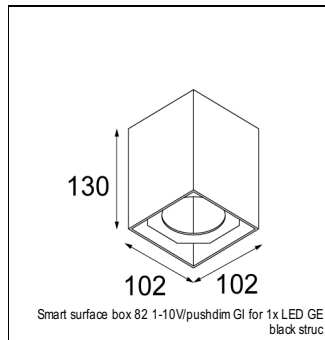

SMART CAKE 82 IP54 LED GE

ACCESSORIES

GYPKIT

12290130	GYPKIT 190X190 - Ø70
12291030	GYPKIT 210X190-2XØ70

CONBOX

10889830	CONBOX 190X192X130X256

MASK

12500032	SMART MASK 82 1X BLACK STRUC
12500046	SMART MASK 82 1X GOLD
12500009	SMART MASK 82 1X WHITE STRUC
12500132	SMART MASK 82 2X BLACK STRUC
12500146	SMART MASK 82 2X GOLD
12500109	SMART MASK 82 2X WHITE STRUC

SURFACE-BOX

12514032	SMART SURFACE BOX 82 GI FOR 1X LED GE BLACK STRUC
12514009	SMART SURFACE BOX 82 GI FOR 1X LED GE WHITE STRUC
12514132	SMART SURFACE BOX 82 1-10V/PUSHDIM GI FOR 1X LED GE BLACK STRUC
12514109	SMART SURFACE BOX 82 1-10V/PUSHDIM GI FOR 1X LED GE WHITE STRUC
12515032	SMART SURFACE BOX 82 GI FOR 2X LED GE BLACK STRUC
12515009	SMART SURFACE BOX 82 GI FOR 2X LED GE WHITE STRUC
12515132	SMART SURFACE BOX 82 1-10V/PUSHDIM GI FOR 2X LED GE BLACK STRUC
12515109	SMART SURFACE BOX 82 1-10V/PUSHDIM GI FOR 2X LED GE WHITE STRUC

RECESSED-FRAME

12500230	RECESSED RING Ø70 H100

SURFACE-TUBED

12845032	SMART SURFACE TUBED 82 LARGE LED GE BLACK STRUC
12845024	SMART SURFACE TUBED 82 LARGE LED GE BRUSHED ALU
12845009	SMART SURFACE TUBED 82 LARGE LED GE WHITE STRUC
12844032	SMART SURFACE TUBED 82 LARGE LED GI BLACK STRUC
12844024	SMART SURFACE TUBED 82 LARGE LED GI BRUSHED ALU
12844009	SMART SURFACE TUBED 82 LARGE LED GI WHITE STRUC