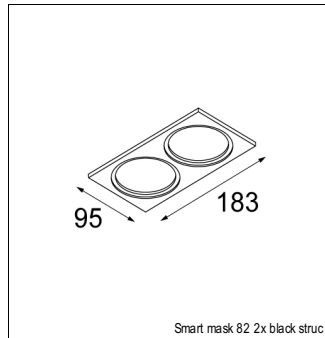

Art. Nr. 12412409

SPECIFICATIONS

Lamp	1x LED Array	
Gear / Transfo	LED gear not incl.	
Cut-out size	ø 70 h 60	
Weight	0.36kg	
Min. Distance	0.1 m	
IP	IP54	
Glow Wire Test	960°	
Source lifetime	50000 hrs	
CRI	90	
Power supply	350mA 17.8Vf	500mA 18.4Vf
Connected load	6.2W	9.2W
Lumen	459lm	616lm
Efficacy	74lm/W	67lm/W
UGR	22	23
Adjustability	Not Applicable	
Remark	! 3500K on request ! can be combined with Smart mask ! can be combined with Smart surface box & surface tubed (surface/suspension)	

SURFACE-BOX

12514032	SMART SURFACE BOX 82 GI FOR 1X LED GE BLACK STRUC
12514009	SMART SURFACE BOX 82 GI FOR 1X LED GE WHITE STRUC
12514132	SMART SURFACE BOX 82 1-10V/PUSHDIM GI FOR 1X LED GE BLACK STRUC
12514109	SMART SURFACE BOX 82 1-10V/PUSHDIM GI FOR 1X LED GE WHITE STRUC
12515032	SMART SURFACE BOX 82 GI FOR 2X LED GE BLACK STRUC
12515009	SMART SURFACE BOX 82 GI FOR 2X LED GE WHITE STRUC
12515132	SMART SURFACE BOX 82 1-10V/PUSHDIM GI FOR 2X LED GE BLACK STRUC
12515109	SMART SURFACE BOX 82 1-10V/PUSHDIM GI FOR 2X LED GE WHITE STRUC

RECESSED-FRAME

12500230	RECESSED RING Ø70 H100
----------	------------------------

SURFACE-TUBED

12845032	SMART SURFACE TUBED 82 LARGE LED GE BLACK STRUC
12845024	SMART SURFACE TUBED 82 LARGE LED GE BRUSHED ALU
12845009	SMART SURFACE TUBED 82 LARGE LED GE WHITE STRUC
12844032	SMART SURFACE TUBED 82 LARGE LED GI BLACK STRUC
12844024	SMART SURFACE TUBED 82 LARGE LED GI BRUSHED ALU
12844009	SMART SURFACE TUBED 82 LARGE LED GI WHITE STRUC