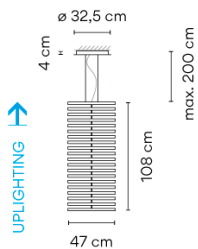

Model Sheet

Optional: Extra cable length
Min. quantity, upcharge and extra lead time apply [EN]

Finish	14 Matt dark-brown lacquer RAL 8019 58 Off-white test ral
LED temperature color	2700 K / 3000 K / 3500 K / 4000 K
Dimming	1-10V / DALI / CASAMBI
Installation type	Surface Canopy
Materials	Stick: Polyamide 6 with 10% of Fiberglass Diffuser: Polycarbonate Ceiling rose: Steel
Light source	20 x LED STRIP 30V 2,9W D
LED	CR>90 6920 lm 119 2700 K / 3000 K / 3500 K / 4000 K
Driver	Constant Voltage 100~240 V V 50~60 Hz HZ
Remarks	1-10V Electronic dimming Suitable for built-in and surface fitting ⊕ F Dimmable LED IP20 Bi-volt 50-60Hz 1-10V

Application	Hanging lamps
Packaging	2 Box 1,15 m x 0,55 m x 0,095 m Gross weight 11,2 Net weight 9,45 Vol. 0,0751

Lighting effect

General Lighting

Lamp for general lighting with an opaque shade and distributing light upwards and/or downwards mainly.