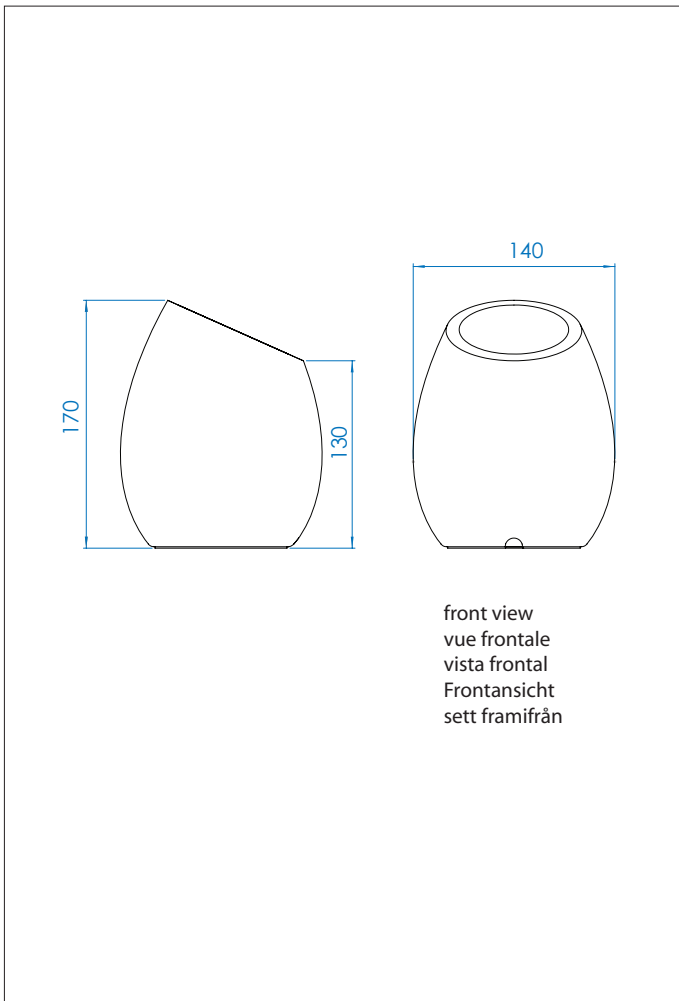

4532 Limina

1 x 50w max GU10		incl.
---------------------	--	-------

Zone	3
------	----------

x 6

Astro Lighting Ltd.
G2 River Way, Harlow
CM20 2DP, Great Britain

T: +44 (0) 1279 427001
F: +44 (0) 1279 427002
sales@astrolighting.co.uk
www.astrolighting.co.uk