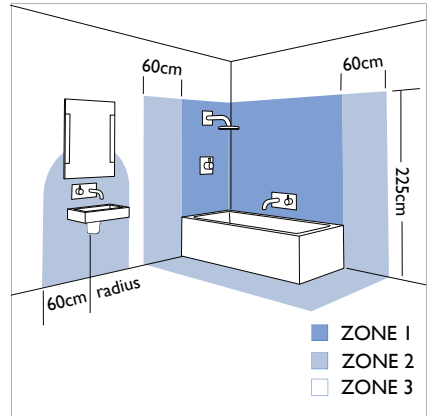

4532 Limina

1 x 50w max GU10		incl.
---------------------	--	-------

Zone	3
------	----------

x 6

Astro Lighting Ltd.
G2 River Way, Harlow
CM20 2DP, Great Britain

T: +44 (0) 1279 427001
F: +44 (0) 1279 427002
sales@astrolighting.co.uk
www.astrolighting.co.uk