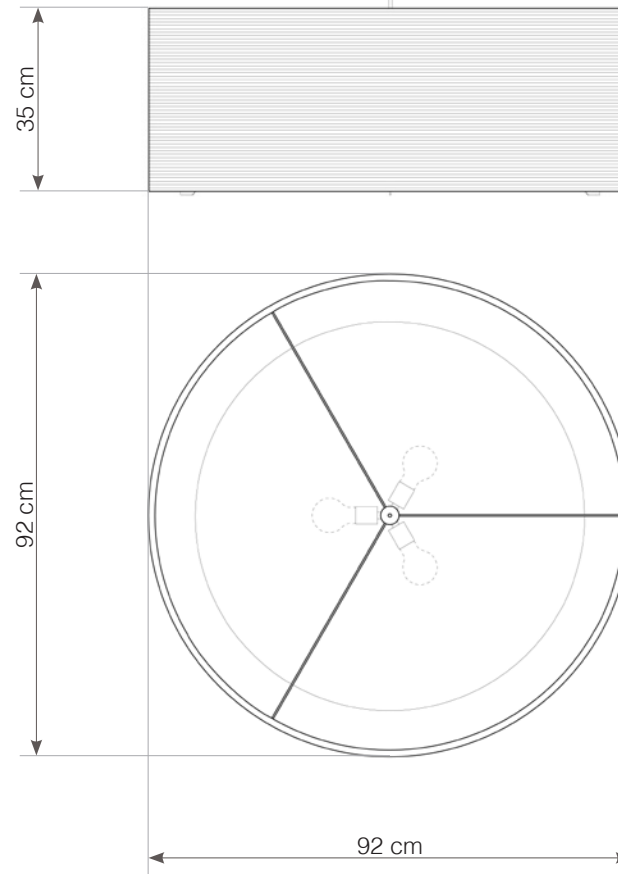

+31 (0)20 820 8990 | amsterdam@graypants.com | graypants.com
keizersgracht 241, 1016 EA amsterdam, the netherlands

Drum36

3x 100W maximum incandescent
E27 socket | 230V 50Hz | Class I

For use with dimmable incandescent bulbs. Also compatible with CFL bulbs or dimmable LED bulbs of equivalent wattage.

compressed air recommended cleaning

use in dry location only

designed to recycle

hardwired cord set + ceiling canopy

INCLUDES A TWO-METER WHITE FABRIC CORD AND A GRAY POWDER COATED STEEL CANOPY. ○●
FIVE-METER CORDS ARE AVAILABLE FOR AN ADDITIONAL CHARGE.