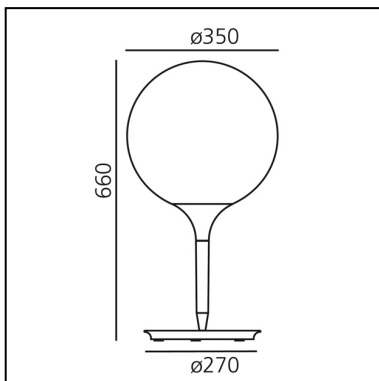

LUMINAIRE

- Watt: **21W**
- Voltage: **220V-240V**
- Delivered lumen output: **2077lm**
- Efficiency: **85%**
- Efficacy: **98.91lm/W**
- CRI: **80**

Notes

Touch dimmer button on the lamp base for the storage of the latest light intensity set-up or the use of a local or remote control (controlled socket). Available in four sizes.

DESCRIPTION

The spherical diffuser design is enhanced by a removable-fitting and tapering luminous stem, that makes the transition from the strong diffuser light to the blind lamp structure area gentle. Base in zamac, stem in thermoplastic resin, blown glass diffuser.

FEATURES

- Product Code: **1049010A**
- Colour: **White**
- Installation: **Table**
- Material: **Zamak, polycarbonate, blown glass**
- Series: **Design Collection**
- Environment: **Indoor**
- Area contract: **Hospitality, Retail, Residential**
- Emission: **Diffused**
- design by: **Michele De Lucchi, Huub Ubbens**

DIMENSIONS

- Height: **660 mm**
- Diameter: **350 mm**
- Base Diameter: **270 mm**
- Impact Resistance: **N/D**
- Glow Wire Test: **750°**

SOURCES NOT INCLUDED

- Category: **LED RETROFIT**
- Number: **1**
- Socket: **E27**