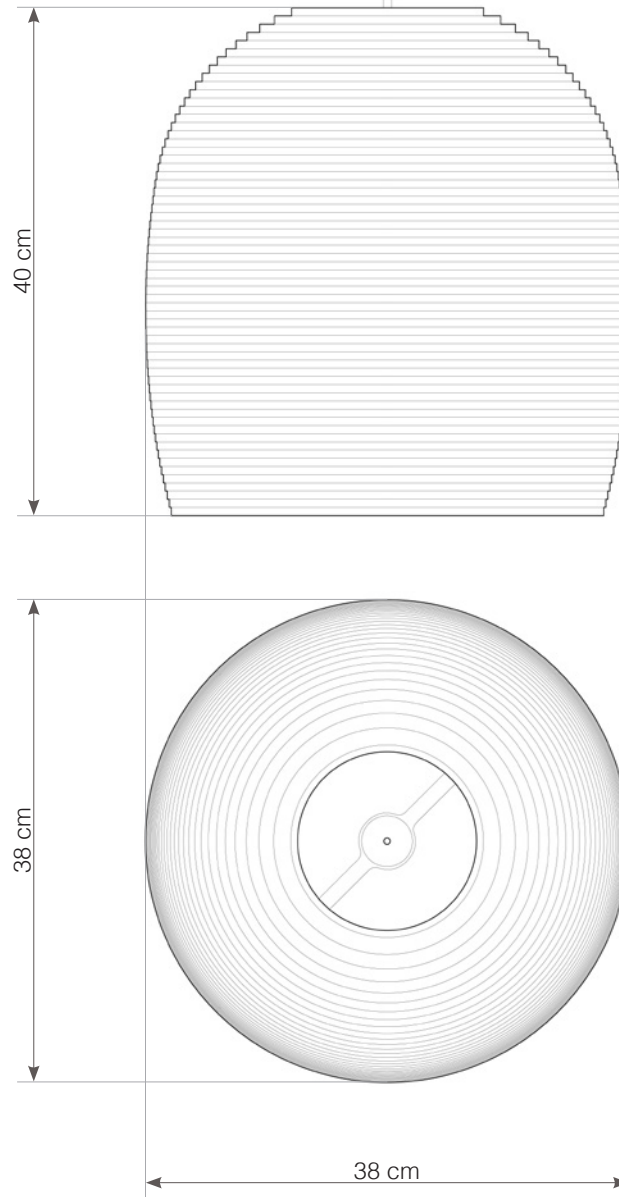

Bell16

1x 60W maximum incandescent
E27 socket | 230V 50Hz | Class II

For use with dimmable incandescent bulbs. Also compatible with CFL bulbs or dimmable LED bulbs of equivalent wattage.

Mounting Installation: Suspended

recycled cardboard

responsibly made in holland

proudly designed in seattle | usa

responsible handmade quality

nontoxic fire retardant treated

compressed air recommended cleaning

use in dry location only

designed to recycle

hardwired cord set + ceiling canopy

INCLUDES A TWO-METER WHITE FABRIC CORD AND A GRAY POWDER COATED STEEL CANOPY. ○●
FIVE-METER CORDS ARE AVAILABLE FOR AN ADDITIONAL CHARGE.

Scraplight shades are non-toxic and are handmade using responsible practices. Because all Scraplights are handmade, dimensions may vary slightly. This luminaire is compatible with bulbs of the energy classes A++, A+, A, B, C, D & E (EU No 874/2012).