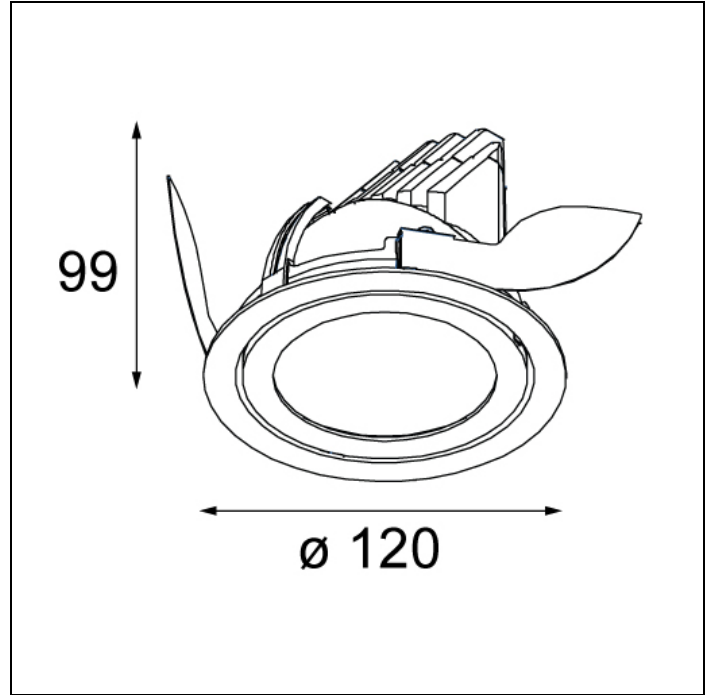

K120 ADJUSTABLE

K120 ADJUSTABLE LED GE

One letter is everything this elegant, simple and versatile spotlight portfolio needs. An example of a Modular classic, round, recessed and highly-bright K spotlights are ideal for hospitality and retail environments. A 45-degree inclination enables K to offer targeted illumination, highlighting the best aspects of key products, services and areas. We're adding yet another option to this core product to offer greater lighting flexibility for larger spaces. The K120 adjustable is the latest extension, with a larger diameter that offers a higher lumen output.

Art. Nr. 13340009

SPECIFICATIONS

| | | | |
|----------------|----------------------|---------------|--------|
| Lamp | 1x LED Array | | |
| Gear / Transfo | LED gear not incl. | | |
| Cut-out size | ø 114 h 200 | | |
| Weight | 0.39kg | | |
| Min. distance | 0.1 m | | |
| IP | IP20 | | |
| Glow wire test | 960° | | |
| Lifetime | L80 B20 @ 50.000 hrs | | |
| CRI | 90 | | |
| Power supply | 350mA | 500mA | 700mA |
| | 33.3Vf | 34.3Vf | 35.7Vf |
| Connected load | 11.7W | 17.2W | 25W |
| Lumen | 1243lm | 1687lm | 2208lm |
| Efficacy | 106lm/W | 98lm/W | 88lm/W |
| UGR | 19 | 21 | 21 |
| Adjustability | h 359° v 45° | | |