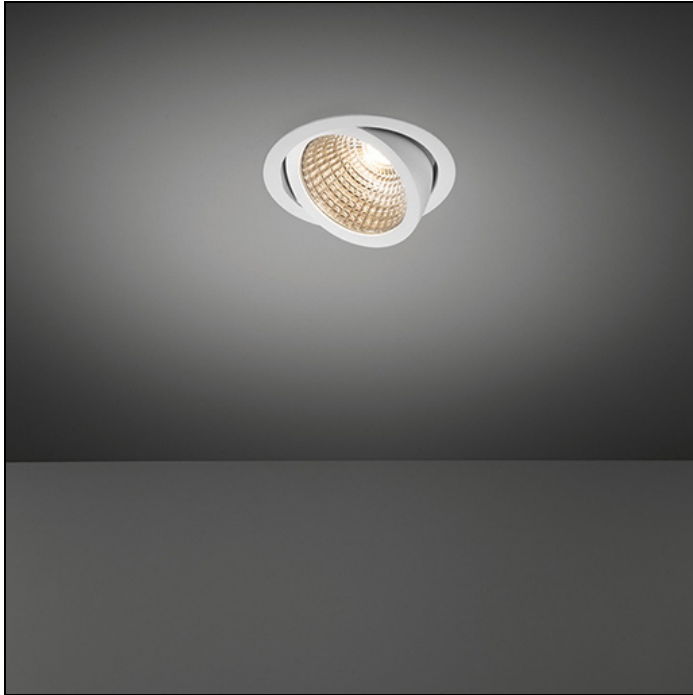

K120 ADJUSTABLE

K120 ADJUSTABLE LED GE

One letter is everything this elegant, simple and versatile spotlight portfolio needs. An example of a Modular classic, round, recessed and highly-bright K spotlights are ideal for hospitality and retail environments. A 45-degree inclination enables K to offer targeted illumination, highlighting the best aspects of key products, services and areas. We're adding yet another option to this core product to offer greater lighting flexibility for larger spaces. The K120 adjustable is the latest extension, with a larger diameter that offers a higher lumen output.

Art. Nr. 13340009

SPECIFICATIONS

| | | | |
|----------------|----------------------|---------------|--------|
| Lamp | 1x LED Array | | |
| Gear / Transfo | LED gear not incl. | | |
| Cut-out size | ø 114 h 200 | | |
| Weight | 0.39kg | | |
| Min. distance | 0.1 m | | |
| IP | IP20 | | |
| Glow wire test | 960° | | |
| Lifetime | L80 B20 @ 50.000 hrs | | |
| CRI | 90 | | |
| Power supply | 350mA | 500mA | 700mA |
| | 33.3Vf | 34.3Vf | 35.7Vf |
| Connected load | 11.7W | 17.2W | 25W |
| Lumen | 1243lm | 1687lm | 2208lm |
| Efficacy | 106lm/W | 98lm/W | 88lm/W |
| UGR | 19 | 21 | 21 |
| Adjustability | h 359° v 45° | | |

K120 ADJUSTABLE LED GE

ACCESSORIES

LENSES

10216903 | SPREADLENS Ø80

ANTIGLARE

10212802 | HONEYCOMB Ø80 BLACK
10217002 | CROSS BLADE Ø80 BLACK

HUE-BRIDGE

70000616 | HUE BRIDGE EU
70000617 | HUE BRIDGE UK