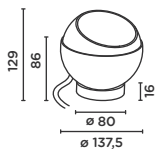

material:
aluminium die-casting
tempered safety glass clear

protection class:
IP65

EEC:

shot 4 W

Größe in mm
size in mm

Art.-Nr.
item no.

Farbe
colour

Leistung
power

Lichtrichtung
light direction

91090-4W-AN

anthracite
RAL 7016

4 W/350 lm

91090-4W-CB

cool brown

4 W/350 lm

shot 15 W

Größe in mm
size in mm

91090-15W-AN

anthracite
RAL 7016

15 W/1350 lm

91090-15W-CB

cool brown

15 W/1350 lm

+ Anschluss optional mit IP44.de connect.
connection with IP44.de connect as an option.

tee shot

Größe in mm
size in mm

Art.-Nr. item no.	Artikel article	Material material
91091-AN	● anthracite RAL 7016	Schale: Aluminiumguss Stab: Edelstahl beschichtet bowl: aluminium die-casting pole: stainless steel coated
91091-CB	● cool brown	Schale: Aluminiumguss Stab: Edelstahl beschichtet bowl: aluminium die-casting pole: stainless steel coated