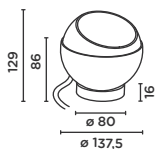

material:
aluminium die-casting
tempered safety glass clear

protection class:
IP65

EEC:

shot 4 W

Größe in mm
size in mm

Art.-Nr.
item no.

Farbe
colour

Leistung
power

Lichtrichtung
light direction

91090-4W-AN

anthracite
RAL 7016

4 W/350 lm

91090-4W-CB

cool brown

4 W/350 lm

shot 15 W

Größe in mm
size in mm

91090-15W-AN

anthracite
RAL 7016

15 W/1350 lm

91090-15W-CB

cool brown

15 W/1350 lm

+ Anschluss optional mit IP44.de connect.
connection with IP44.de connect as an option.

tee shot

Größe in mm
size in mm

Art.-Nr. item no.	Artikel article	Material material
91091-AN	● anthracite RAL 7016	Schale: Aluminiumguss Stab: Edelstahl beschichtet bowl: aluminium die-casting pole: stainless steel coated
91091-CB	● cool brown	Schale: Aluminiumguss Stab: Edelstahl beschichtet bowl: aluminium die-casting pole: stainless steel coated