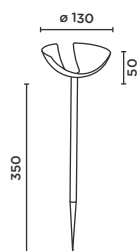

material:
aluminium die-casting
tempered safety glass clear

protection class:
IP65

EEC:

shot 4 W

Größe in mm
size in mm

Art.-Nr.
item no.

Farbe
colour

Leistung
power

Lichtrichtung
light direction

91090-4W-AN

anthracite
RAL 7016

4 W/350 lm

91090-4W-CB

cool brown

4 W/350 lm

shot 15 W

Größe in mm
size in mm

91090-15W-AN

anthracite
RAL 7016

15 W/1350 lm

91090-15W-CB

cool brown

15 W/1350 lm

+ Anschluss optional mit IP44.de connect.
connection with IP44.de connect as an option.

tee shot

Größe in mm
size in mm

Art.-Nr. item no.	Artikel article	Material material
91091-AN	● anthracite RAL 7016	Schale: Aluminiumguss Stab: Edelstahl beschichtet bowl: aluminium die-casting pole: stainless steel coated
91091-CB	● cool brown	Schale: Aluminiumguss Stab: Edelstahl beschichtet bowl: aluminium die-casting pole: stainless steel coated