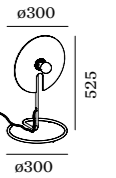

MIRRO

TABLE

1.0

QA60 max. 15W | E27
aluminium | steel powder coated
aluminium composite panel
incl. cable plug with dimmer

1.30kg IP20

	CODE
	6301E8GBO
	6301E8NBO

cable plug with dimmer

OPTIONAL

QA60 LED E27 6W 500lm 2700K

	CODE
gold mirror	9003E139
silver mirror	9003E140