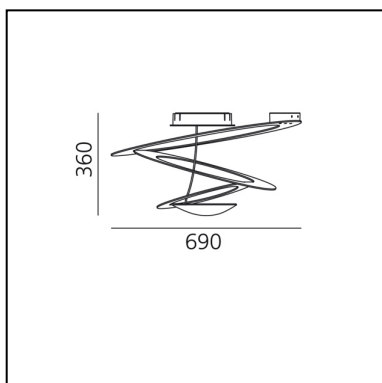

Pirce Mini Ceiling LED - 3000K - White

Giuseppe Maurizio Scutellà

IP20    Dimmerable:  +  -

LUMINAIRE

- Watt: **44W**
- Voltage: **220V-240V**
- Delivered lumen output: **3313lm**
- CCT: **3000K**
- Efficiency: **82%**
- Efficacy: **75.30lm/W**
- CRI: **90**
- Dimmable Typology: **Push**

FEATURES

- Product Code: **1255110A**
- Colour: **White**
- Installation: **Ceiling**
- Material: **Aluminum**
- Series: **Design Collection**
- Environment: **Indoor**
- Area contract: **Residential**
- Emission: **Indirect**
- design by: **Giuseppe Maurizio Scutellà**

DIMENSIONS

- Height: **360 mm**
- Diameter: **670 mm**
- Glow Wire Test: **650°**

SOURCES INCLUDED

- Category: **Led**
- Number: **1**
- Watt: **44W**
- Delivered lumen output: **4230lm**
- Color temperature (K): **3000K**
- CRI: **90**
- Color Tolerance: **MacAdam 2SDCM**