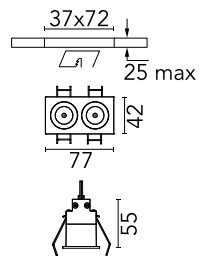

Recessed integrated luminaire with 2 LED lighting spots. Remote power supply included (220-240V).

Are you a professional and your project needs consulting and support?

[BOOK AN APPOINTMENT](#)