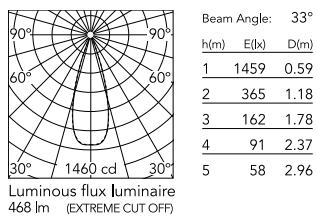

Physical

Colour	White/White
Trim	Yes
Orientation	Fixed
Recessed depth (mm)	150
Length (mm)	77
Net weight (kg)	0.25
IP internal	20
IP external	55

Download

[Mounting instructions](#) PDF

Photometric Files

[LDT / IES](#) ZIP

Technical Drawings

[2D](#) ZIP

[3D](#) ZIP

[Bim](#) ZIP

Schematic light drawing

Photometric

Lighting type	Direct
Light distribution	Symmetric
CCT (K)	3000
CRI>	90
Beam angle C0-180 (°)	33
Beam angle C90-270 (°)	33