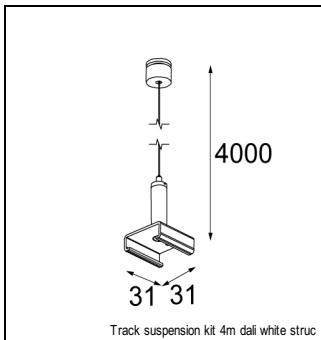

Art. Nr. 13500232

SPECIFICATIONS

Lamp	1x LED Array 12W
Gear / Transfo	LED gear incl.
Weight	1.29kg
Min. distance	0.1 m
Power supply	230V
IP	IP20
Glow wire test	960°
Lifetime	L80 B20 @ 50.000 hrs
CRI	90
CIE flux code	100/100/100/100/94
Luminaire power	14.5W
Lumen	955 Lm
Efficacy	66 Lm/W
UGR	14
Adjustability	h 360° v 45°
Remark	! must be combined with magnetic reflector

Available label
<http://supemodular.com/assets/TYPE2.pdf>

	WARM DIM 1800K - 3000K / CRI 90+
black struc	13500232
white struc	13500209

MARBUL TRACK LED WARM DIM DALI GI

ACCESSORIES

TRACK

14211809	TRACK SUSPENSION KIT 4M DALI WHITE STRUC
14211832	TRACK SUSPENSION KIT 4M DALI BLACK STRUC
14211501	TRACK CONNECTOR INTERNAL DALI WHITE
14211502	TRACK CONNECTOR INTERNAL DALI BLACK
14210801	TRACK CONNECTOR INSIDE 90° DALI WHITE
14210802	TRACK CONNECTOR INSIDE 90° DALI BLACK
14210901	TRACK CONNECTOR OUTSIDE 90° DALI WHITE
14210902	TRACK CONNECTOR OUTSIDE 90° DALI BLACK
14210701	TRACK CONNECTOR SURFACE 180° DALI WHITE
14210702	TRACK CONNECTOR SURFACE 180° DALI BLACK
14211401	ENDPLATE TRACK DALI WHITE
14211402	ENDPLATE TRACK DALI BLACK
14210401	TRACK RECESSED COVERPLATE 90° DALI WHITE
14210402	TRACK RECESSED COVERPLATE 90° DALI BLACK
14210201	TRACK RECESSED COVERPLATE 180° DALI WHITE
14210202	TRACK RECESSED COVERPLATE 180° DALI BLACK
14210501	TRACK POWER FEED RIGHT DALI WHITE
14210502	TRACK POWER FEED RIGHT DALI BLACK
14210601	TRACK POWER FEED LEFT DALI WHITE
14210602	TRACK POWER FEED LEFT DALI BLACK
11241930	TRACK PROFILE RECESSED INST BRACKET
14210301	TRACK RECESSED PROFILE 2M DALI WHITE SHINY
14210302	TRACK RECESSED PROFILE 2M DALI BLACK
14212401	TRACK RECESSED PROFILE 1M DALI WHITE SHINY
14212402	TRACK RECESSED PROFILE 1M DALI BLACK
14210101	TRACK SURFACE PROFILE 2M DALI WHITE SHINY
14210102	TRACK SURFACE PROFILE 2M DALI BLACK
14212201	TRACK SURFACE PROFILE 1M DALI WHITE SHINY
14212202	TRACK SURFACE PROFILE 1M DALI BLACK