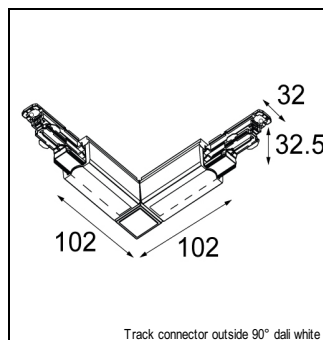

Art. Nr. 13500232

SPECIFICATIONS

Lamp	1x LED Array 12W
Gear / Transfo	LED gear incl.
Weight	1.29kg
Min. distance	0.1 m
Power supply	230V
IP	IP20
Glow wire test	960°
Lifetime	L80 B20 @ 50.000 hrs
CRI	90
CIE flux code	100/100/100/100/94
Luminaire power	14.5W
Lumen	955 Lm
Efficacy	66 Lm/W
UGR	14
Adjustability	h 360° v 45°
Remark	! must be combined with magnetic reflector

Available label
<http://supemodular.com/assets/TYPE2.pdf>

	WARM DIM 1800K - 3000K / CRI 90+
black struc	13500232
white struc	13500209

MARBUL TRACK LED WARM DIM DALI GI

ACCESSORIES

TRACK

14211809	TRACK SUSPENSION KIT 4M DALI WHITE STRUC
14211832	TRACK SUSPENSION KIT 4M DALI BLACK STRUC
14211501	TRACK CONNECTOR INTERNAL DALI WHITE
14211502	TRACK CONNECTOR INTERNAL DALI BLACK
14210801	TRACK CONNECTOR INSIDE 90° DALI WHITE
14210802	TRACK CONNECTOR INSIDE 90° DALI BLACK
14210901	TRACK CONNECTOR OUTSIDE 90° DALI WHITE
14210902	TRACK CONNECTOR OUTSIDE 90° DALI BLACK
14210701	TRACK CONNECTOR SURFACE 180° DALI WHITE
14210702	TRACK CONNECTOR SURFACE 180° DALI BLACK
14211401	ENDPLATE TRACK DALI WHITE
14211402	ENDPLATE TRACK DALI BLACK
14210401	TRACK RECESSED COVERPLATE 90° DALI WHITE
14210402	TRACK RECESSED COVERPLATE 90° DALI BLACK
14210201	TRACK RECESSED COVERPLATE 180° DALI WHITE
14210202	TRACK RECESSED COVERPLATE 180° DALI BLACK
14210501	TRACK POWER FEED RIGHT DALI WHITE
14210502	TRACK POWER FEED RIGHT DALI BLACK
14210601	TRACK POWER FEED LEFT DALI WHITE
14210602	TRACK POWER FEED LEFT DALI BLACK
11241930	TRACK PROFILE RECESSED INST BRACKET
14210301	TRACK RECESSED PROFILE 2M DALI WHITE SHINY
14210302	TRACK RECESSED PROFILE 2M DALI BLACK
14212401	TRACK RECESSED PROFILE 1M DALI WHITE SHINY
14212402	TRACK RECESSED PROFILE 1M DALI BLACK
14210101	TRACK SURFACE PROFILE 2M DALI WHITE SHINY
14210102	TRACK SURFACE PROFILE 2M DALI BLACK
14212201	TRACK SURFACE PROFILE 1M DALI WHITE SHINY
14212202	TRACK SURFACE PROFILE 1M DALI BLACK