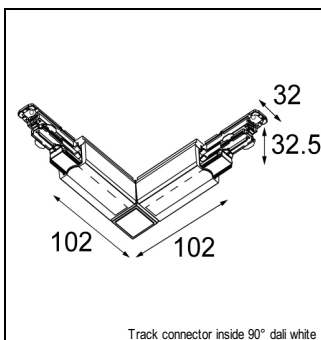

Art. Nr. 13500232

SPECIFICATIONS

Lamp	1x LED Array 12W
Gear / Transfo	LED gear incl.
Weight	1.29kg
Min. distance	0.1 m
Power supply	230V
IP	IP20
Glow wire test	960°
Lifetime	L80 B20 @ 50.000 hrs
CRI	90
CIE flux code	100/100/100/100/94
Luminaire power	14.5W
Lumen	955 Lm
Efficacy	66 Lm/W
UGR	14
Adjustability	h 360° v 45°
Remark	! must be combined with magnetic reflector

Available label
<http://supemodular.com/assets/TYPE2.pdf>

	WARM DIM 1800K - 3000K / CRI 90+
black struc	13500232
white struc	13500209

MARBUL TRACK LED WARM DIM DALI GI

ACCESSORIES

TRACK

14211809	TRACK SUSPENSION KIT 4M DALI WHITE STRUC
14211832	TRACK SUSPENSION KIT 4M DALI BLACK STRUC
14211501	TRACK CONNECTOR INTERNAL DALI WHITE
14211502	TRACK CONNECTOR INTERNAL DALI BLACK
14210801	TRACK CONNECTOR INSIDE 90° DALI WHITE
14210802	TRACK CONNECTOR INSIDE 90° DALI BLACK
14210901	TRACK CONNECTOR OUTSIDE 90° DALI WHITE
14210902	TRACK CONNECTOR OUTSIDE 90° DALI BLACK
14210701	TRACK CONNECTOR SURFACE 180° DALI WHITE
14210702	TRACK CONNECTOR SURFACE 180° DALI BLACK
14211401	ENDPLATE TRACK DALI WHITE
14211402	ENDPLATE TRACK DALI BLACK
14210401	TRACK RECESSED COVERPLATE 90° DALI WHITE
14210402	TRACK RECESSED COVERPLATE 90° DALI BLACK
14210201	TRACK RECESSED COVERPLATE 180° DALI WHITE
14210202	TRACK RECESSED COVERPLATE 180° DALI BLACK
14210501	TRACK POWER FEED RIGHT DALI WHITE
14210502	TRACK POWER FEED RIGHT DALI BLACK
14210601	TRACK POWER FEED LEFT DALI WHITE
14210602	TRACK POWER FEED LEFT DALI BLACK
11241930	TRACK PROFILE RECESSED INST BRACKET
14210301	TRACK RECESSED PROFILE 2M DALI WHITE SHINY
14210302	TRACK RECESSED PROFILE 2M DALI BLACK
14212401	TRACK RECESSED PROFILE 1M DALI WHITE SHINY
14212402	TRACK RECESSED PROFILE 1M DALI BLACK
14210101	TRACK SURFACE PROFILE 2M DALI WHITE SHINY
14210102	TRACK SURFACE PROFILE 2M DALI BLACK
14212201	TRACK SURFACE PROFILE 1M DALI WHITE SHINY
14212202	TRACK SURFACE PROFILE 1M DALI BLACK