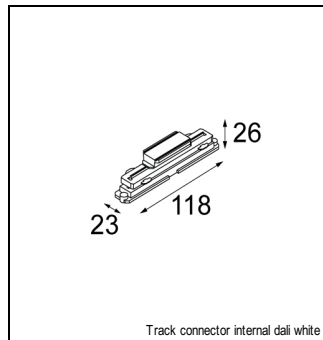

Art. Nr. 13500232

SPECIFICATIONS

Lamp	1x LED Array 12W
Gear / Transfo	LED gear incl.
Weight	1.29kg
Min. distance	0.1 m
Power supply	230V
IP	IP20
Glow wire test	960°
Lifetime	L80 B20 @ 50.000 hrs
CRI	90
CIE flux code	100/100/100/100/94
Luminaire power	14.5W
Lumen	955 Lm
Efficacy	66 Lm/W
UGR	14
Adjustability	h 360° v 45°
Remark	! must be combined with magnetic reflector

Available label
<http://supemodular.com/assets/TYPE2.pdf>

	WARM DIM 1800K - 3000K / CRI 90+
black struc	13500232
white struc	13500209

MARBUL TRACK LED WARM DIM DALI GI

ACCESSORIES

TRACK

14211809	TRACK SUSPENSION KIT 4M DALI WHITE STRUC
14211832	TRACK SUSPENSION KIT 4M DALI BLACK STRUC
14211501	TRACK CONNECTOR INTERNAL DALI WHITE
14211502	TRACK CONNECTOR INTERNAL DALI BLACK
14210801	TRACK CONNECTOR INSIDE 90° DALI WHITE
14210802	TRACK CONNECTOR INSIDE 90° DALI BLACK
14210901	TRACK CONNECTOR OUTSIDE 90° DALI WHITE
14210902	TRACK CONNECTOR OUTSIDE 90° DALI BLACK
14210701	TRACK CONNECTOR SURFACE 180° DALI WHITE
14210702	TRACK CONNECTOR SURFACE 180° DALI BLACK
14211401	ENDPLATE TRACK DALI WHITE
14211402	ENDPLATE TRACK DALI BLACK
14210401	TRACK RECESSED COVERPLATE 90° DALI WHITE
14210402	TRACK RECESSED COVERPLATE 90° DALI BLACK
14210201	TRACK RECESSED COVERPLATE 180° DALI WHITE
14210202	TRACK RECESSED COVERPLATE 180° DALI BLACK
14210501	TRACK POWER FEED RIGHT DALI WHITE
14210502	TRACK POWER FEED RIGHT DALI BLACK
14210601	TRACK POWER FEED LEFT DALI WHITE
14210602	TRACK POWER FEED LEFT DALI BLACK
11241930	TRACK PROFILE RECESSED INST BRACKET
14210301	TRACK RECESSED PROFILE 2M DALI WHITE SHINY
14210302	TRACK RECESSED PROFILE 2M DALI BLACK
14212401	TRACK RECESSED PROFILE 1M DALI WHITE SHINY
14212402	TRACK RECESSED PROFILE 1M DALI BLACK
14210101	TRACK SURFACE PROFILE 2M DALI WHITE SHINY
14210102	TRACK SURFACE PROFILE 2M DALI BLACK
14212201	TRACK SURFACE PROFILE 1M DALI WHITE SHINY
14212202	TRACK SURFACE PROFILE 1M DALI BLACK