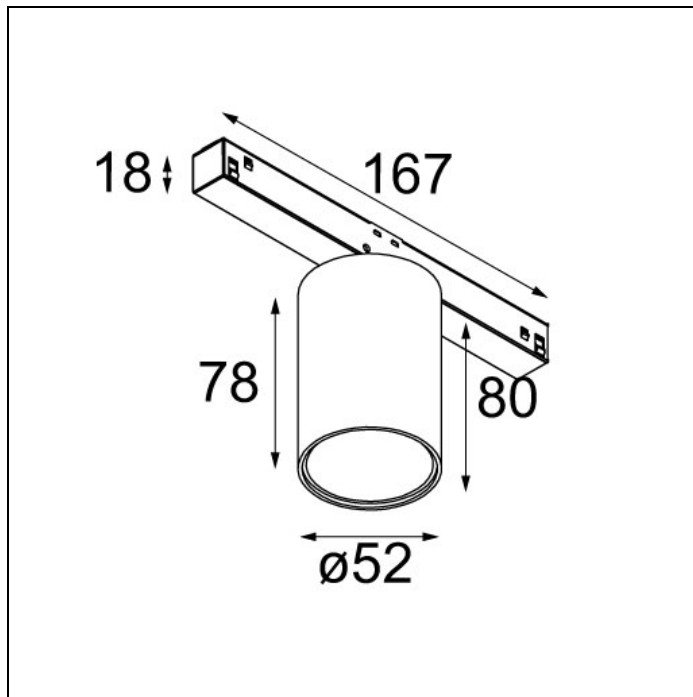

PISTA SMART SURFACE TUBED

PISTA SMART SURFACE TUBED SMART SURFACE TUBED 48 TRACK 48V 1X LED DALI GI

The Smart family now offers its beloved Smart 48 Tubed track or track-suspended combined with a 48V track adapter. This new development means that the luminaire can be connected with our Pista magnetic rail track, and gets to keep its thin, 2m-long, matte black suspension cable.

Art. Nr. 12904132

SPECIFICATIONS

Gear / Transfo	LED gear incl.
Weight	0.33kg
Min. distance	0.1 m
Power supply	48V
IP	IP20
Glow wire test	960°
Adjustability	Not Applicable

black struc

12904132

white struc

12904109