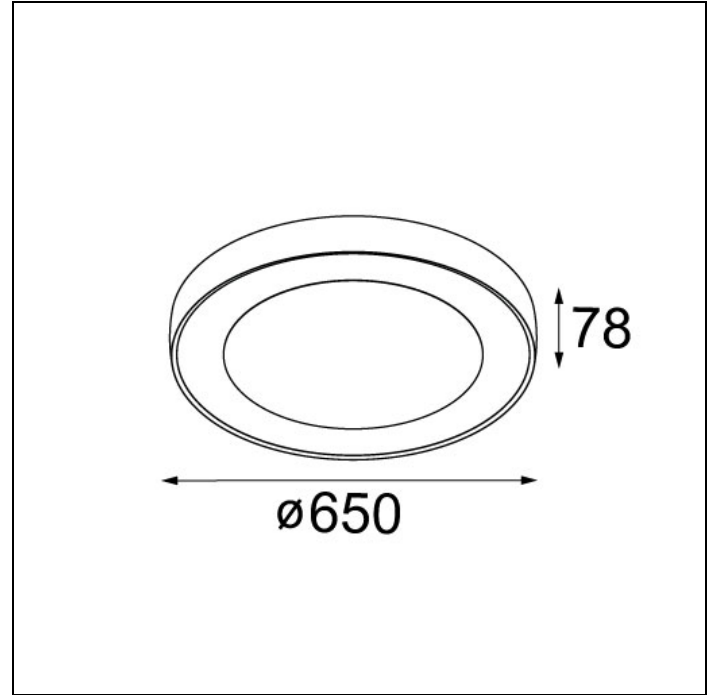

FLAT MOON ECLIPS

FLAT MOON ECLIPS 650 CEILING DOWN LED DALI/PUSHDIM GI

Bring the breath-taking subtlety of a lunar eclipse indoors – in the form of our Flat moon eclips lighting fixture. This enchanting ring-shaped luminaire distributes soft yet functional light, and is designed for hospitality venues, public, retail and other large spaces. Flat moon eclips has a high, powerful lumen output, but less than the current Flat moon. As it illuminates without overwhelming, Flat moon eclips is even also suitable for residential spaces. Flat moon eclips can be mounted directly onto the ceiling and is available in diameters of 650mm and 950mm. Even more, it can be suspended using a straight suspension kit. Flat moon eclips recessed can be integrated fully into the ceiling.

Art. Nr. 13362332

SPECIFICATIONS

Gear / Transfo	LED gear incl.
Weight	12.8kg
Min. distance	0.1 m
Power supply	230V
IP	IP20
Glow wire test	650°
Lifetime	L80 B20 @ 50.000 hrs
CRI	90
CIE flux code	47/78/95/100/42
Lumen	1900 Lm
Efficacy	44 Lm/W
UGR	19
Adjustability	Not Applicable

Available label
<http://supemodular.com/assets/TYPE2.pdf>

	WARM WHITE 2700K / CRI 90+	WARM WHITE 3000K / CRI 90+	WARM WHITE 4000K / CRI 90+
black struc	13362332	13362432	13362532
white struc	13362309	13362409	13362509