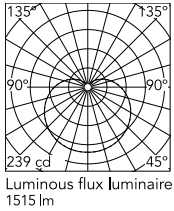

Schematic light drawing

Ecodesign and Energy Labelling

This product contains a light source of energy efficiency class D

Replaceable (LED only)
light source by a
professional

Photometric

Light distribution	Roto symmetric
CCT (K)	2700

Electrical

Insulation class	III
Main voltage (Vac)	48
Forward voltage (V)	48
LED voltage Vf (Vdc)	null
Driver	Remote excluded
Dimmable	Yes
Dimming type	Electronic 48V
Dimming interface	Dimmer Integrated
Batteries inside	No