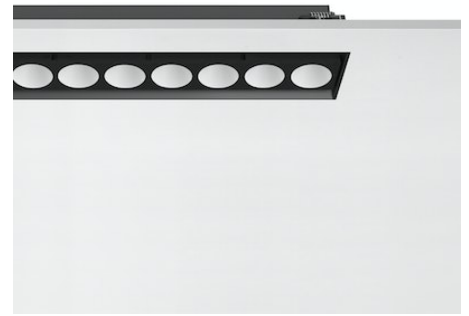

# FLOS

03.8936.14A Black/White

## Light Shadow Adjustable No Trim 8 Spots Optic Spot

Designed by FLOS Architectural

Recessed integrated luminaire with 8 LED lighting spots. Remote power supply included (220-240V).

Are you a professional and your project needs consulting and support?

### Physical

Colour	Black/White
Trim	No
Orientation	Adjustable
Longitudinal tilting (°)	30
Recessed depth (mm)	75
Length (mm)	289
Net weight (kg)	0.50
IP internal	20
IP external	20