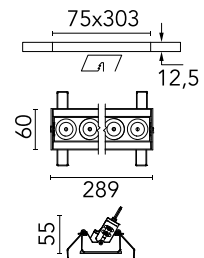

Recessed integrated luminaire with 8 LED lighting spots. Remote power supply included (220-240V).

Are you a professional and your project needs consulting and support?

[BOOK AN APPOINTMENT](#)