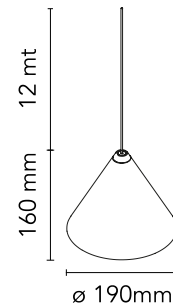

FLOS

F6487009 White

String Light - Cone head - 12mt cable

Designed by Michael Anastassiades, 2014

21W - 1035lm - 2700K

Suspension lamp providing diffused light. Black, white or blue varnished die-cast aluminium body coated with clear soft-touch varnish. Optical diffuser in opal PC. Suspension system of 12 metres with Kevlar reinforced coaxial cable. Available with wall/ceiling connection in black PC and power supply with floor switch in black varnished PC. The on/off switch is electronic with optical and touch dimm mechanism included or touch dimm and CASAMBI Ready version. Dimmer included. Compulsory to add either floor switch or ceiling/wall rose.

Are you a professional and your project needs consulting and support?

[BOOK AN APPOINTMENT](#)

Main specifications

EAN	8059607041444
Mounting	Suspension
Environments	Indoor dry location
Light Source Type	LED
LED type	LED array
Power (W)	21
System flux (lm)	1035

Physical

Colour	White
Length (mm)	190
Cord length (mm)	12000
Net weight (kg)	1
Package height (mm)	300
Package width (mm)	300
Package length (mm)	300
Package volume (m3)	0.03
IP internal	20

Download

Mounting instructions	↓ PDF
Mounting instructions	↓ PDF
Mounting instructions	↓ PDF
Spare Parts	↓ PDF