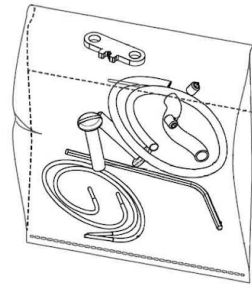

String Light Cable

Spare Parts

- | | | |
|-----|---|-----------|
| 01. | Kit with white hooks and white cable clamps | RF6480109 |
| 02. | Power supply unit for led | RF22934 |
| 03. | Kit with allen key and screws for ceiling rose assembly | RFU648200 |
| 03. | Kit with allen key and screws for ceiling rose assembly | RF6480200 |

DOWNLOAD

RF6480109
Kit with white hooks and white cable clamps

RF22934
Power supply unit for led

RFU648200
Kit with allen key and screws for ceiling rose assembly

RF6480200
Kit with allen key and screws for ceiling rose assembly