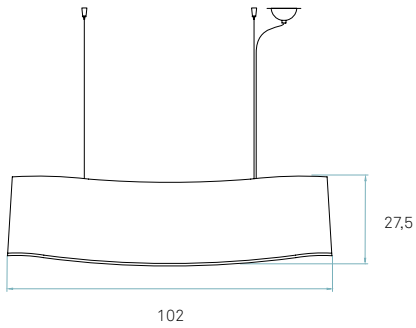

REF. NWA S 26-24
New Wave

References

Awards

Certificates

Wood shade colours

- Exterior & Interior**
 26 Red / 24 Yellow
 or
Exterior & Interior
 30 Turquoise / 24 Yellow
 or
Exterior & Interior
 28 Blue / 24 Yellow
 or
Exterior & Interior
 21 Cherry / 20 White

If you would like any other colour combinations please consult with our offices.

Components

Metal canopy
Brushed Nickel
ø 10 cm - disc ø 14 cm

Electrical cable
Transparent 2 m drop

Steel cable
4 x 2 m drop

Box size
121 x 31 x 34 cm

Box volume
0,128 m³

Weight
Gross - 4,9 Kg
Net - 1,9 Kg

Recommended bulbs (Not Included)

E27

CFL Mini Globe
2 x 9 W max.

or

CFL Spherical DIM
2 x 11 W max.

or

LED Spherical
2 x 16,5 W max.

Energy class