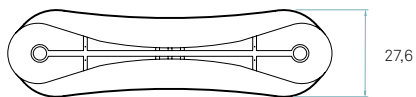

REF. NWA S 26-24
New Wave

References

Awards

Certificates

Wood shade colours

- Exterior & Interior**
 26 Red / 24 Yellow
 or
Exterior & Interior
 30 Turquoise / 24 Yellow
 or
Exterior & Interior
 28 Blue / 24 Yellow
 or
Exterior & Interior
 21 Cherry / 20 White

If you would like any other colour combinations please consult with our offices.

Components

Metal canopy
Brushed Nickel
ø 10 cm - disc ø 14 cm

Electrical cable
Transparent 2 m drop

Steel cable
4 x 2 m drop

Box size
121 x 31 x 34 cm

Box volume
0,128 m³

Weight
Gross - 4,9 Kg
Net - 1,9 Kg

Recommended bulbs (Not Included)

E27

CFL Mini Globe
2 x 9 W max.

or

CFL Spherical DIM
2 x 11 W max.