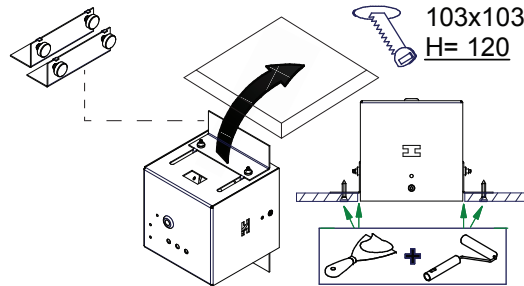

Mini multiple trimless for 1x LED GE

131310XX

1 CEILING can be used with :
10460130 Mini-multiple trimless 1 recessed frame

Conbox art.10440130
always with recessed frame

2 can be used with :
12534002 Mounting kit for Mmultt BI
12534009 Mounting kit for Mmultt Whstr