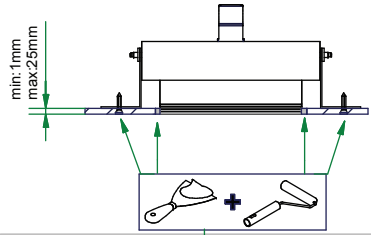

Mini multiple trimless for 1x LED GE

131310XX

1 CEILING can be used with :
10460130 Mini-multiple trimless 1 recessed frame

Conbox art.10440130
always with recessed frame

2 can be used with :
12534002 Mounting kit for Mmultt BI
12534009 Mounting kit for Mmultt Whstr