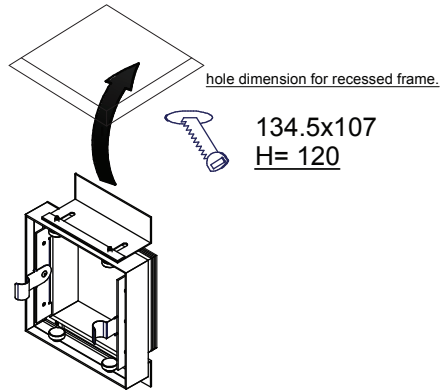

Mini multiple trimless for 1x LED GE

131310XX

1 CEILING can be used with :
10460130 Mini-multiple trimless 1 recessed frame

Conbox art.10440130
always with recessed frame

2 can be used with :
12534002 Mounting kit for Mmultt BI
12534009 Mounting kit for Mmultt Whstr