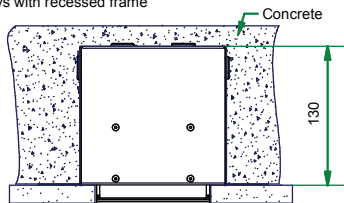

Mini multiple trimless for 1x LED GE

131310XX

1 CEILING can be used with :
10460130 Mini-multiple trimless 1 recessed frame

Conbox art.10440130
always with recessed frame

2 can be used with :
12534002 Mounting kit for Mmultt BI
12534009 Mounting kit for Mmultt Whstr