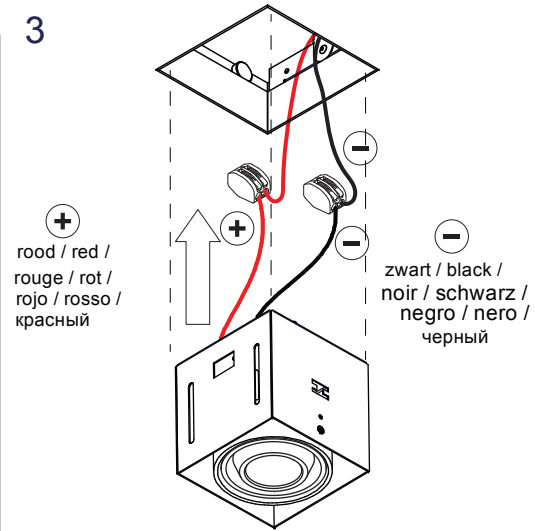

Mini multiple trimless for 1x LED GE

131310XX

1 CEILING can be used with :
10460130 Mini-multiple trimless 1 recessed frame

Conbox art.10440130
always with recessed frame

2 can be used with :
12534002 Mounting kit for Mmultt BI
12534009 Mounting kit for Mmultt Whstr

Don't connect the gear to 230V before the LEDs are connected to the gear!

3

4

MUST BE USED WITH

14070002	M LED MOD 70 2,7KS GE BI
14070009	M LED MOD 70 2,7KS GE WhStr
14070102	M LED MOD 70 2,7KM GE BI
14070109	M LED MOD 70 2,7KM GE WhStr
14070202	M LED MOD 70 2,7KF GE BI
14070209	M LED MOD 70 2,7KF GE WhStr
14070302	M LED MOD 70 3KS GE BI
14070309	M LED MOD 70 3KS GE WhStr
14070402	M LED MOD 70 3KM GE BI
14070409	M LED MOD 70 3KM GE WhStr
14070502	M LED MOD 70 3KF GE BI
14070509	M LED MOD 70 3KF GE WhStr
14070602	M LED MOD 70 4KS GE BI
14070609	M LED MOD 70 4KS GE WhStr
14070702	M LED MOD 70 4KM GE BI
14070709	M LED MOD 70 4KM GE WhStr
14070802	M LED MOD 70 4KF GE BI
14070809	M LED MOD 70 4KF GE WhStr