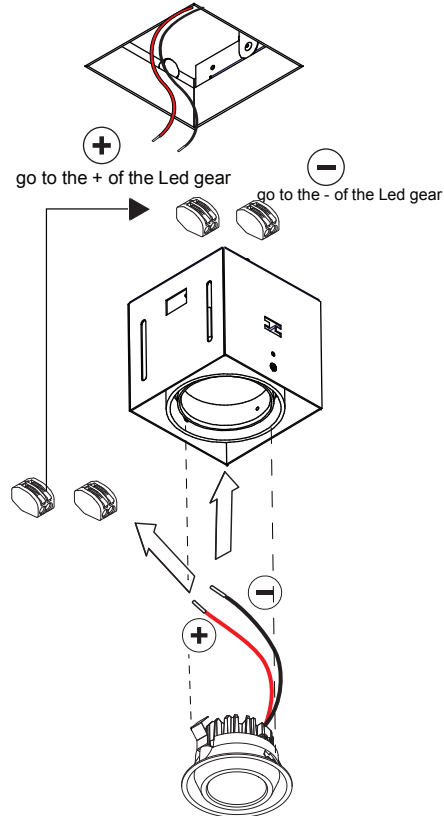

Mini multiple trimless for 1x LED GE

131310XX

1 CEILING can be used with :
10460130 Mini-multiple trimless 1 recessed frame

Conbox art.10440130
always with recessed frame

2 can be used with :
12534002 Mounting kit for Mmultt BI
12534009 Mounting kit for Mmultt Whstr

Don't connect the gear to 230V before the LEDs are connected to the gear!

3

4

MUST BE USED WITH

14070002	M LED MOD 70 2,7KS GE BI
14070009	M LED MOD 70 2,7KS GE WhStr
14070102	M LED MOD 70 2,7KM GE BI
14070109	M LED MOD 70 2,7KM GE WhStr
14070202	M LED MOD 70 2,7KF GE BI
14070209	M LED MOD 70 2,7KF GE WhStr
14070302	M LED MOD 70 3KS GE BI
14070309	M LED MOD 70 3KS GE WhStr
14070402	M LED MOD 70 3KM GE BI
14070409	M LED MOD 70 3KM GE WhStr
14070502	M LED MOD 70 3KF GE BI
14070509	M LED MOD 70 3KF GE WhStr
14070602	M LED MOD 70 4KS GE BI
14070609	M LED MOD 70 4KS GE WhStr
14070702	M LED MOD 70 4KM GE BI
14070709	M LED MOD 70 4KM GE WhStr
14070802	M LED MOD 70 4KF GE BI
14070809	M LED MOD 70 4KF GE WhStr