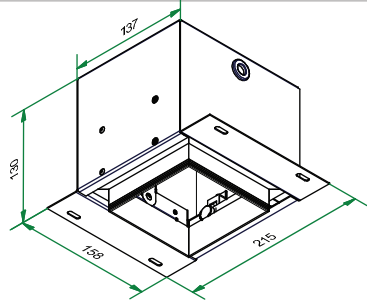

Mini multiple trimless for 1x LED GE

131310XX

1 CEILING can be used with :
10460130 Mini-multiple trimless 1 recessed frame

Conbox art.10440130
always with recessed frame

2 can be used with :
12534002 Mounting kit for Mmultt BI
12534009 Mounting kit for Mmultt Whstr