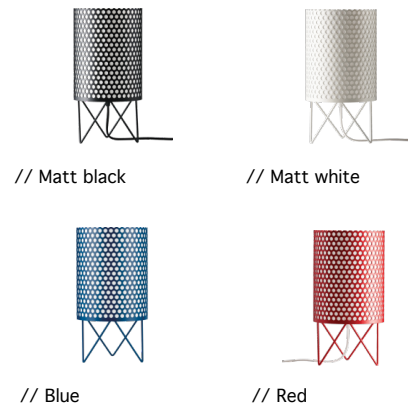

PEDRERA ABC PD4 // TABLE LAMP, EU MODEL

Designed by Barba Corsini & Joaquim Ruiz Millet

PRODUCT

Item no.: 003-0410X
+ style code

DESCRIPTION

In 1955 Barba Corsini renovated the loft space within Antoni Gaudí's famous building "La Pedrera" in Barcelona, transforming it from a simple laundry room and storage area into 13 modern duplex apartments. To reinforce the modernist style of the rooms, Corsini decorated the apartment with furniture that he designed himself, including Pedrera lamps and tables. The inspiration for the base of the lights came from the vaulted ceilings of the famous house of "la Pedrera" whilst the cylindrical shape and unique, perforated detail of the chimneys influenced the form of the lampshades.

VERSION - PEDRERA ABC TABLE LAMP / Ø18.5 PD4

- Fabric wire - White:
- Matt white // RAL 9003 // Gloss level 20
- Blue // RAL 5010 // Gloss level 30
- Red // RAL 3020 // Gloss level 30

- Fabric wire - Black:
- Matt black // RAL 9005 // Gloss level 20

PENDANT VERSION

Order item - look for part number in the pricelist.

Series contains the following:

PD1 PD3, PD2, PD4 PD5

COLOURS

// Matt black

// Matt white

// Blue

// Red

FACTS

MEASUREMENT - L X W X H MM

Lamp height: 355 mm

Shade diameter: Ø185 mm

Cable length, exposed: APP. 2000 mm

WEIGHT ITEM - LAMP INCL. WIRE

1224 g