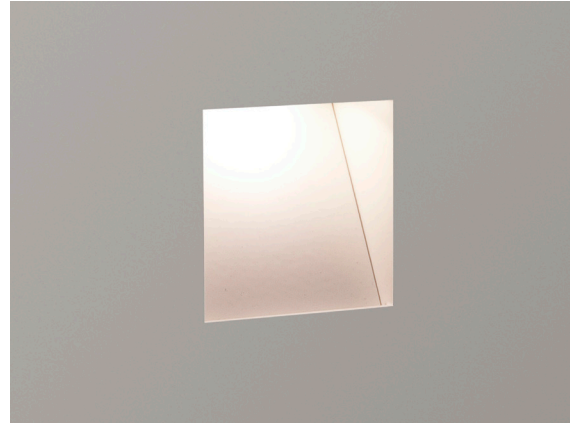

BORG TRIMLESS 65

astro

GENERAL

CLASS:	CE (Class 3)
IP RATING:	IP20
BATHROOM ZONE:	Zone 3
VOLTAGE:	Constant Current 700mA
INSTALLATION ORIENTATION:	Wall mount - vertical
MAIN MATERIAL:	Metal - Mild steel
DIMENSIONS:	H: 65mm W: 65mm D: 42mm
CUT OUT HOLE:	L: 115mm W: 67mm
RECESS DEPTH:	42mm
FIRE RATING:	Not applicable
CABLE LENGTH:	Not applicable
GROSS WEIGHT:	0.38Kg

LAMP

LIGHT SOURCE:	HIGH POWER LED
MAXIMUM WATTAGE:	2W
LAMP INCLUDED:	Yes (Integral)
MAXIMUM LAMP LENGTH:	Not applicable
LUMINOUS FLUX:	70lm
COLOUR TEMP:	2700K
CRI:	90
R9:	6.9
MACADAM ELLIPSE:	3-Step
TILT ADJUSTABLE ANGLE:	Not applicable
ROTATION ADJUSTABLE ANGLE:	Not applicable
AVERAGE LIFESPAN:	60,000hrs
L70:	>60,000hrs
BEAM ANGLE:	Not applicable

ELECTRICAL

SWITCHED:	No
DIMMABLE:	Yes
DIMMING METHOD:	Control Gear Dependent
DRIVER INCLUDED:	Not applicable
DRIVER OUTPUT CURRENT:	Not applicable
DRIVER OUTPUT VOLTAGE:	Not applicable
SUPPLY FREQUENCY:	Not applicable
DRIVER/BALLAST VOLTAGE:	Not applicable
DRIVER AVERAGE LIFESPAN:	Not applicable
EFFICACY:	17.07lm/W

ADDITIONAL INFORMATION

SHADE INCLUDED:	Not applicable
SHADE MATERIAL:	Not applicable
OTHER:	Product tested with 1836 - LED Driver

CODE: 7534
SKU: 1212028
FINISH: MATT WHITE