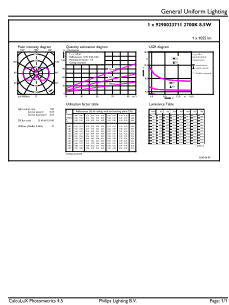

Order code	929002371101
Numerator - Quantity Per Pack	1
Numerator - Packs per outer box	4
Material Nr. (12NC)	929002371101
Net Weight (Piece)	0.100 kg

Dimensional drawing

LED classic 75W G120 E27 WW FR ND SRT4

Product	D	C
LED classic 75W G120 E27 WW FR ND SRT4	125 mm	177 mm

Photometric data

LEDbulb CLA 8,5W G120 E27 827 FR

LEDbulb CLA 7W G93 E27 827 FR

LEDbulb CLA G120 8,5W E27 827 FR

Classic filament LEDbulbs

Lifetime

Life Expectancy Diagram

Lumen Maintenance Diagram