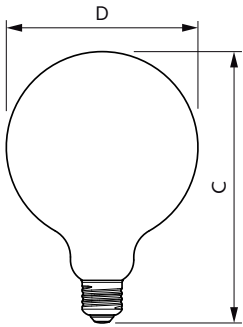

Order code	929002371101
Numerator - Quantity Per Pack	1
Numerator - Packs per outer box	4
Material Nr. (12NC)	929002371101
Net Weight (Piece)	0.100 kg

Dimensional drawing

LED classic 75W G120 E27 WW FR ND SRT4