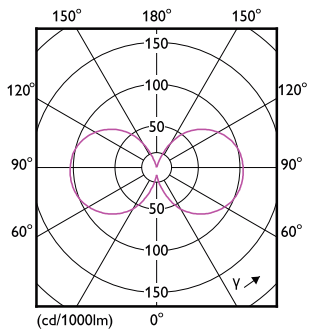

Order code	929002371101
Numerator - Quantity Per Pack	1
Numerator - Packs per outer box	4
Material Nr. (12NC)	929002371101
Net Weight (Piece)	0.100 kg

Dimensional drawing

LED classic 75W G120 E27 WW FR ND SRT4

Product	D	C
LED classic 75W G120 E27 WW FR ND SRT4	125 mm	177 mm

Photometric data

LEDbulb CLA 8,5W G120 E27 827 FR

LEDbulb CLA 7W G93 E27 827 FR

LEDbulb CLA G120 8,5W E27 827 FR

Classic filament LEDbulbs

Lifetime

Life Expectancy Diagram

Lumen Maintenance Diagram