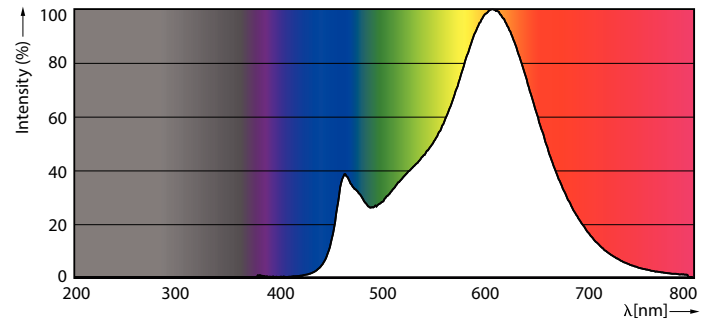

LEDbulb CLA 7W G93 E27 827 FR