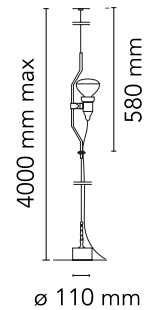

FLOS

F5600058 Nickel

Parentesi dimmer

Designed by Achille Castiglioni and Pio Manzu, 1971

Halogen - 150W

Lamp providing direct light. Lamp moves vertically via sliding of a painted or nickel-plated shaped steel tube on a ceiling-to-floor steel cable (4000 mm long). Fixture head made of injection-molded black elastomer. On the cable there is the electronic dimmer which allows the regulation of light brightness.

Are you a professional and your project needs consulting and support?

[BOOK AN APPOINTMENT](#)

Main specifications

EAN	8059607020470
Mounting	Suspension
Environments	Indoor dry location
Light Source Type	Bulb
Lamp category	Halogen
Lamp holders	E27
Ilcos	HSGSR
Number of heads	1
Power (W)	150

Physical

Colour	Nickel
Length (mm)	110
Cord length (mm)	4000
Canopy dimension (mm)	20
Canopy width (mm)	64
Net weight (kg)	3.57
Package height (mm)	90
Package width (mm)	150
Package length (mm)	610
Package volume (m3)	0.01
IP internal	20