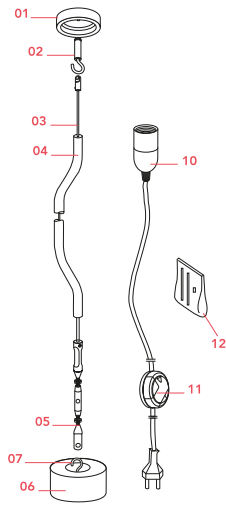

FLOS

F5600058 Nickel

Parentesi dimmer

Designed by Achille Castiglioni and Pio Manzu, 1971

Halogen - 150W

Lamp providing direct light. Lamp moves vertically via sliding of a painted or nickel-plated shaped steel tube on a ceiling-to-floor steel cable (4000 mm long). Fixture head made of injection-molded black elastomer. On the cable there is the electronic dimmer which allows the regulation of light brightness.

Physical

Colour	Nickel
Length (mm)	110
Cord length (mm)	4000
Canopy dimension (mm)	20
Canopy width (mm)	64
Net weight (kg)	3.57
Package height (mm)	90
Package width (mm)	150
Package length (mm)	610
Package volume (m3)	0.01
IP internal	20

NOT INCLUDED

RF32366

LED Lamp 12W E27 220-240V
2700K R125

Spare Parts

01.	Complete nickel rose	RF5400158
02.	Anchor hook screw	RF06745
03.	Parentesi 4m steel cable	RF01442
03.	Parentesi 6m steel cable	RF01444
04.	Nickel tube	RF02896
05.	Parentesi inox turnbuckle & grub screw	RF01438
06.	Base for Parentesi & Pasentesi D	RF5601600
07.	Hook + nut	RF06747
09.	Parentesi rubber support	RF06068
11.	Led rondo' dimmer 220/240v 40-250w 4-100w	RF28045
12.	Kit wire ties and screw	RF5600200

DOWNLOAD

RF5400158

Complete nickel rose

RF06745

Anchor hook screw

RF01442

Parentesi 4m steel cable

RF01444