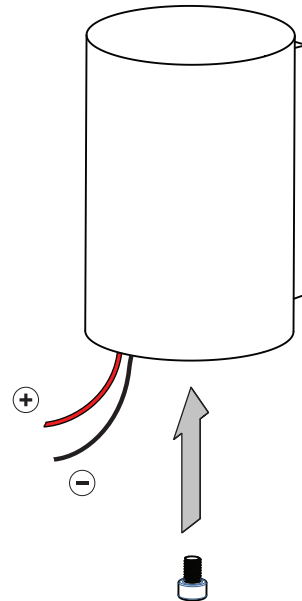

SmartST Wall 48 1xLED GE

129010XX

(SCREWS NOT INCLUDED)

FOR INTERIOR IP20, USE ONLY WITH :

- Smart 48 LED GE

FOR IP55, USE ONLY WITH :

- Smart 48 IP55 LED GE