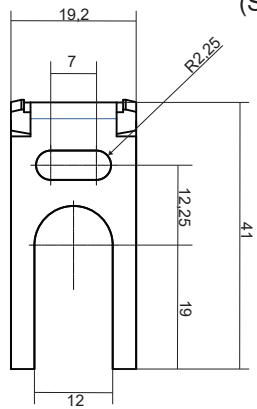

SmartST Wall 48 1xLED GE

129010XX

(SCREWS NOT INCLUDED)

FOR INTERIOR IP20, USE ONLY WITH :

- Smart 48 LED GE

FOR IP55, USE ONLY WITH :

- Smart 48 IP55 LED GE