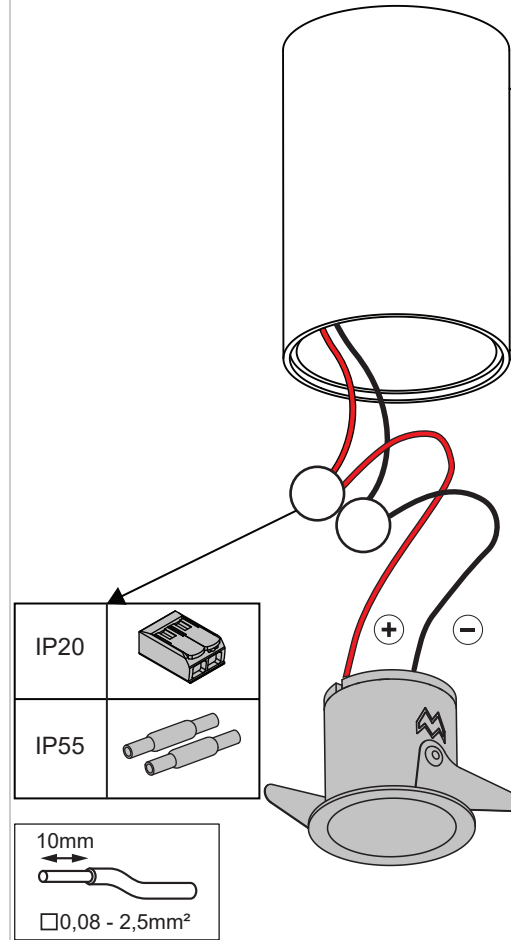

SmartST Wall 48 1xLED GE

129010XX

(SCREWS NOT INCLUDED)

FOR INTERIOR IP20, USE ONLY WITH :

- Smart 48 LED GE

FOR IP55, USE ONLY WITH :

- Smart 48 IP55 LED GE