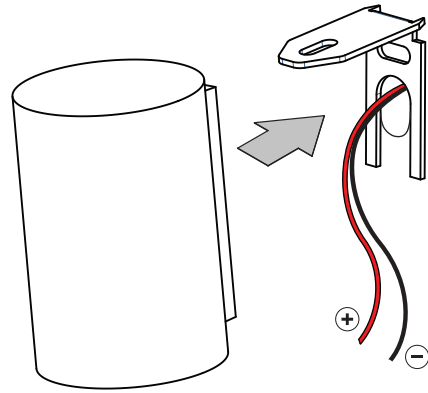

SmartST Wall 48 1xLED GE

129010XX

(SCREWS NOT INCLUDED)

FOR INTERIOR IP20, USE ONLY WITH :

- Smart 48 LED GE

FOR IP55, USE ONLY WITH :

- Smart 48 IP55 LED GE