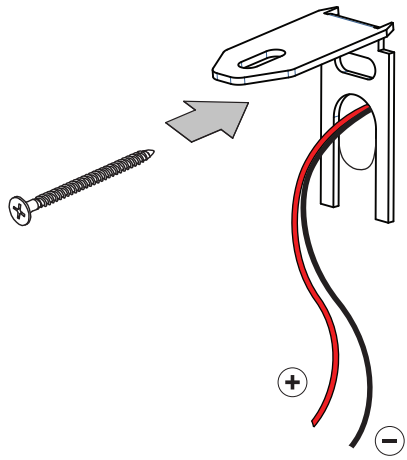

SmartST Wall 48 1xLED GE

129010XX

(SCREWS NOT INCLUDED)

FOR INTERIOR IP20, USE ONLY WITH :

- Smart 48 LED GE

FOR IP55, USE ONLY WITH :

- Smart 48 IP55 LED GE