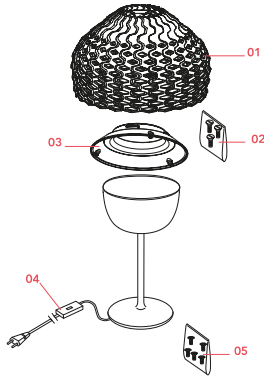

## Spare Parts

- |     |  |           |
|-----|--|-----------|
| 01. | Tatou T1-S1 white assembly<br>diffuser               | F7751009  |
| 02. | Kit with screws for t1-s1 opal<br>reflector assembly | RF7751100 |
| 03. | T1-S1 opal reflector assembly                        | RF7751200 |
| 04. | Electrical cable assembly with<br>E27 lamp holder    | RF7750200 |
| 05. | Kit of transparent pads for lamp<br>base             | RF6138100 |