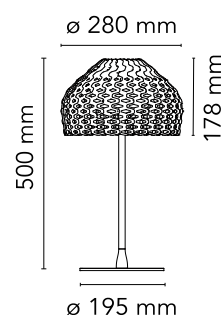

### Physical

Colour	White
Length (mm)	280
Cord length (mm)	1500
Net weight (kg)	2.7
Package height (mm)	0
Package width (mm)	0
Package length (mm)	0
Package volume (m3)	0.07
IP internal	20