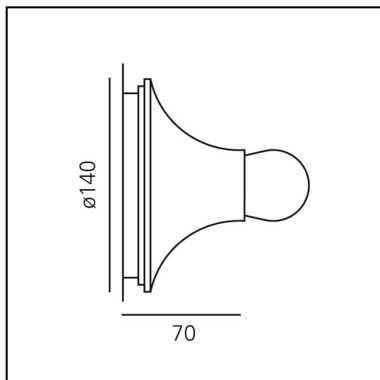

## LUMINAIRE

- Watt: **30W**
- Voltage: **220V-240V**

## FEATURES

- Product Code: **A048120**
- Colour: **White**
- Installation: **CeilingWall**
- Material: **Polycarbonate**
- Series: **Design Collection**
- Environment: **Indoor**
- Area contract: **Residential**
- Emission: **Direct**
- design by: **Vico Magistretti**

## DIMENSIONS

- Width: **70 mm**
- Diameter: **140 mm**