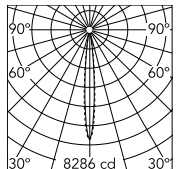

Physical

Colour	White/White
Trim	Yes
Orientation	Fixed
Recessed depth (mm)	150
Length (mm)	77
Net weight (kg)	0.25
IP internal	20
IP external	55

Download

[Mounting instructions](#) PDF

Photometric Files

[LDT / IES](#) ZIP

Technical Drawings

[2D](#) ZIP

[3D](#) ZIP

[Bim](#) ZIP

Schematic light drawing

Beam Angle: 10°

h(m)	E(lx)	D(m)
1	8286	0.17
2	2071	0.35
3	921	0.52
4	518	0.70
5	331	0.87

Luminous flux luminaire
453 lm (EXTREME CUT OFF)