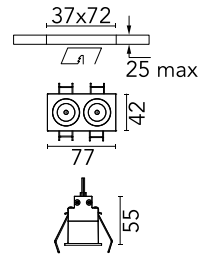

FLOS

03.8820.40A White/White

Light Shadow Fixed Trim 2 Spots Optic Spot NEW

Designed by FLOS Architectural, 2022

Recessed integrated luminaire with 2 LED lighting spots. Remote power supply included (220-240V).

Are you a professional and your project needs consulting and support?

[BOOK AN APPOINTMENT](#)

Main specifications

Mounting	Ceiling recessed
Environments	Indoor dry location
LED type	Power LED
Lamp category	LED
Ilcos	No
Number of heads	1
Power (W)	7
Source flux (lm)	540
System flux (lm)	453

Physical

Colour	White/White
Trim	Yes
Orientation	Fixed
Recessed depth (mm)	150
Length (mm)	77
Net weight (kg)	0.25
IP internal	20
IP external	55

Download

[Mounting instructions](#) PDF

Photometric Files

[LDT / IES](#) ZIP

Technical Drawings

[2D](#) ZIP

[3D](#) ZIP

[Bim](#) ZIP

Schematic light drawing

Beam Angle: 10°

h(m)	E(lx)	D(m)
1	8286	0.17
2	2071	0.35
3	921	0.52
4	518	0.70
5	331	0.87

Luminous flux luminaire
453 lm (EXTREME CUT OFF)