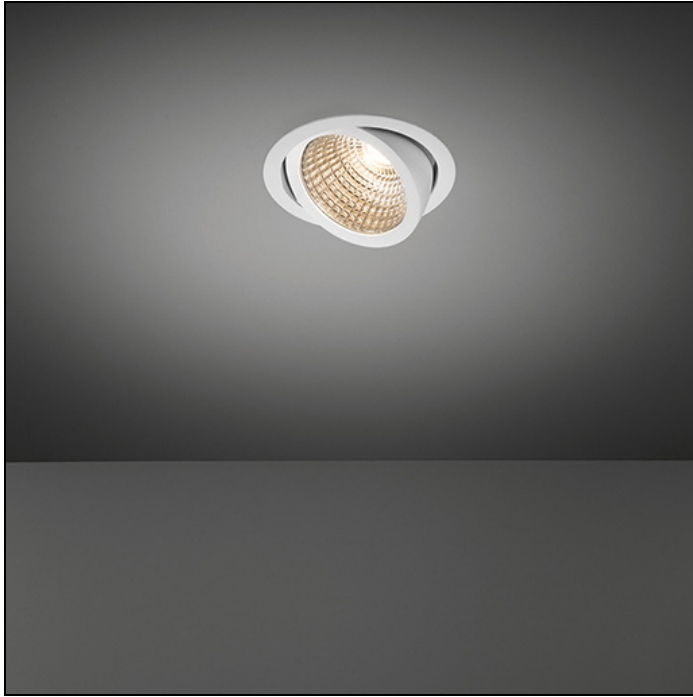

K120 ADJUSTABLE

K120 ADJUSTABLE LED GE

One letter is everything this elegant, simple and versatile spotlight portfolio needs. An example of a Modular classic, round, recessed and highly-bright K spotlights are ideal for hospitality and retail environments. A 45-degree inclination enables K to offer targeted illumination, highlighting the best aspects of key products, services and areas. We're adding yet another option to this core product to offer greater lighting flexibility for larger spaces. The K120 adjustable is the latest extension, with a larger diameter that offers a higher lumen output.

Art. Nr. 13340232

SPECIFICATIONS

Lamp	1x LED Array		
Gear / Transfo	LED gear not incl.		
Cut-out size	ø 114 h 200		
Weight	0.39kg		
Min. distance	0.1 m		
IP	IP20		
Glow wire test	960°		
Lifetime	L80 B20 @ 50.000 hrs		
CRI	90		
Power supply	350mA	500mA	700mA
	33.3Vf	34.3Vf	35.7Vf
Connected load	11.7W	17.2W	25W
Lumen	1165lm	1581lm	2070lm
Efficacy	100lm/W	92lm/W	83lm/W
UGR	18	20	20
Adjustability	h 359° v 45°		

Available label
<http://supemodular.com/assets/TYPE2.pdf>

	WARM WHITE 2700K / CRI 90+			WARM WHITE 3000K / CRI 90+			NEUTRAL WHITE 4000K / CRI 90+		
	SPOT 15°	MEDIUM 25°	FLOOD 40°	SPOT 15°	MEDIUM 25°	FLOOD 40°	SPOT 15°	MEDIUM 25°	FLOOD 40°
black struc	13340032	13340132	13340232	13341032	13341132	13341232	13342032	13342132	13342232
donkey grey struc	13340071	13340171	13340271	13341071	13341171	13341271	13342071	13342171	13342271
white struc	13340009	13340109	13340209	13341009	13341109	13341209	13342009	13342109	13342209

K120 ADJUSTABLE LED GE

ACCESSORIES

LENSES

10216903 | SPREADLENS Ø80

ANTI GLARE

10212802 | HONEYCOMB Ø80 BLACK
10217002 | CROSS BLADE Ø80 BLACK

HUE-BRIDGE

70000616 | HUE BRIDGE EU
70000617 | HUE BRIDGE UK