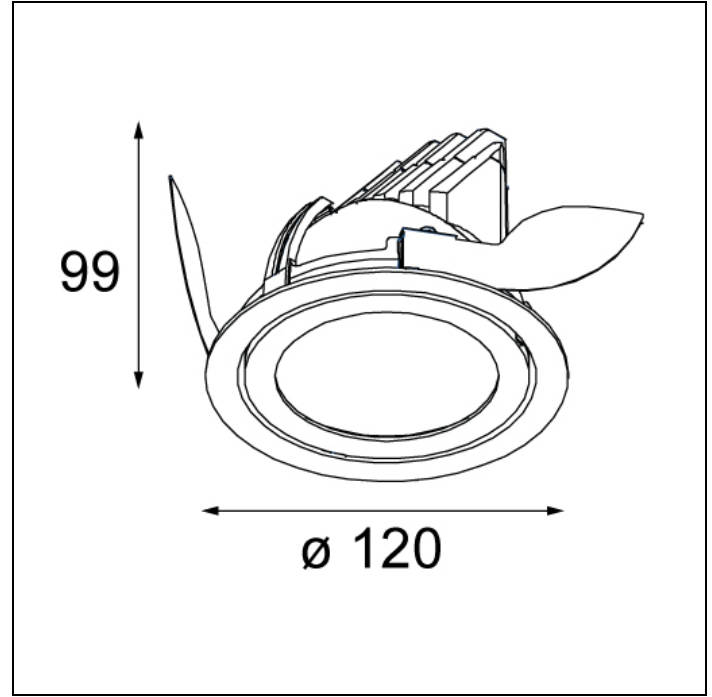

K120 ADJUSTABLE

K120 ADJUSTABLE LED GE

One letter is everything this elegant, simple and versatile spotlight portfolio needs. An example of a Modular classic, round, recessed and highly-bright K spotlights are ideal for hospitality and retail environments. A 45-degree inclination enables K to offer targeted illumination, highlighting the best aspects of key products, services and areas. We're adding yet another option to this core product to offer greater lighting flexibility for larger spaces. The K120 adjustable is the latest extension, with a larger diameter that offers a higher lumen output.

Art. Nr. 13340232

SPECIFICATIONS

Lamp	1x LED Array		
Gear / Transfo	LED gear not incl.		
Cut-out size	ø 114 h 200		
Weight	0.39kg		
Min. distance	0.1 m		
IP	IP20		
Glow wire test	960°		
Lifetime	L80 B20 @ 50.000 hrs		
CRI	90		
Power supply	350mA	500mA	700mA
	33.3Vf	34.3Vf	35.7Vf
Connected load	11.7W	17.2W	25W
Lumen	1165lm	1581lm	2070lm
Efficacy	100lm/W	92lm/W	83lm/W
UGR	18	20	20
Adjustability	h 359° v 45°		

Available label
<http://supemodular.com/assets/TYPE2.pdf>

	WARM WHITE 2700K / CRI 90+			WARM WHITE 3000K / CRI 90+			NEUTRAL WHITE 4000K / CRI 90+		
	SPOT 15°	MEDIUM 25°	FLOOD 40°	SPOT 15°	MEDIUM 25°	FLOOD 40°	SPOT 15°	MEDIUM 25°	FLOOD 40°
black struc	13340032	13340132	13340232	13341032	13341132	13341232	13342032	13342132	13342232
donkey grey struc	13340071	13340171	13340271	13341071	13341171	13341271	13342071	13342171	13342271
white struc	13340009	13340109	13340209	13341009	13341109	13341209	13342009	13342109	13342209