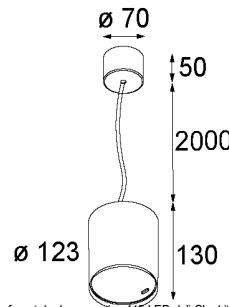

Art. Nr. 12741609

### SPECIFICATIONS

Lamp	1x LED Array		
Gear / Transfo	LED gear not incl.		
Cut-out size	ø 108 h 100		
Weight	0.522kg		
Min. distance	0.1		
IP	IP20		
Glow wire test	960°		
Lifetime	L80 B20 @ 50.000 hrs		
CRI	90		
Power supply	350mA	<b>500mA</b>	700mA
	31Vf	<b>32Vf</b>	34Vf
Connected load	11W	<b>16.25W</b>	23.6W
Lumen	1004lm	<b>1376lm</b>	1831lm
Efficacy	91lm/W	<b>85lm/W</b>	78lm/W
UGR	20	<b>21</b>	22
Adjustability	Not Applicable		
Remark	! 3500K on request ! can be combined with Smart mask, Smart surface box, Smart surface tubed, Smart surface tubed suspension		

#### GYPKIT

12290530 | GYPKIT 190X190 - Ø108

RECESSED RING ø127 H100

Smart surface tubed 115 LED dali GI white struc

Smart surface tubed suspension 115 LED dali GI white struc

Smart surface tubed suspension 115 LED GE white struc