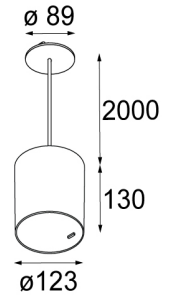

### SPECIFICATIONS

Lamp	1x LED Array		
Gear / Transfo	LED gear not incl.		
Cut-out size	ø 108 h 100		
Weight	0.522kg		
Min. distance	0.1		
IP	IP20		
Glow wire test	960°		
Lifetime	L80 B20 @ 50.000 hrs		
CRI	90		
Power supply	350mA	<b>500mA</b>	700mA
	31Vf	<b>32Vf</b>	34Vf
Connected load	11W	<b>16.25W</b>	23.6W
Lumen	1004lm	<b>1376lm</b>	1831lm
Efficacy	91lm/W	<b>85lm/W</b>	78lm/W
UGR	20	<b>21</b>	22
Adjustability	Not Applicable		
Remark	! 3500K on request ! can be combined with Smart mask, Smart surface box, Smart surface tubed, Smart surface tubed suspension		

#### RECESSED-FRAME

12810230 | RECESSED RING Ø127 H100

#### GYPKIT

12290530 | GYPKIT 190X190 - Ø108

RECESSED RING ø127 H100

Smart surface tubed 115 LED dali GI white struc

Smart surface tubed suspension 115 LED dali GI white struc

Smart surface tubed suspension 115 LED GE white struc