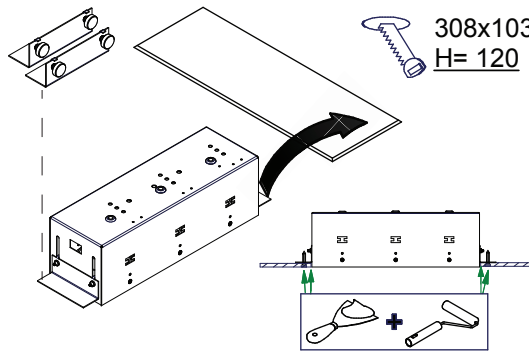

2

can be used with :

12534002 Mounting kit for Mmultt BI

12534009 Mounting kit for Mmultt Whstr

Don't connect the gear to 230V before the LEDs are connected to the gear!

CEILING HOLE

go to the + of the Led gear   go to the - of the Led gear
Serial connection