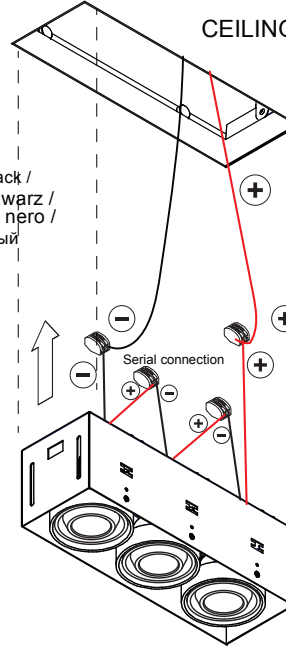

3

CEILING HOLE

⊖
zwart / black /
noir / schwarz /
negro / nero /
черный

⊕
rood / red /
rouge / rot /
rojo / rosso /
красный