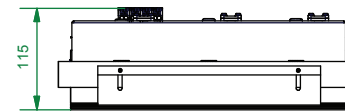

3

CEILING HOLE

⊖
zwart / black /
noir / schwarz /
negro / nero /
черный

⊕
rood / red /
rouge / rot /
rojo / rosso /
красный