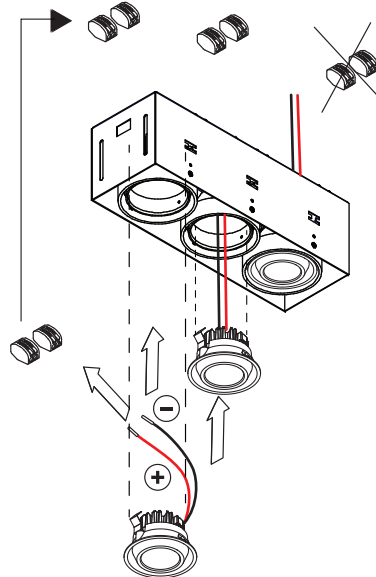

Mini multiple trimless for 3x LED GE

131312XX

1 CEILING

can be used with :

Conbox always with recessed frame
art. 10440730

2

can be used with :

12534002 Mounting kit for Mmultt BI

12534009 Mounting kit for Mmultt Whstr

Don't connect the gear to 230V before the LEDs are connected to the gear!

CEILING HOLE

go to the + of the Led gear   go to the - of the Led gear
Serial connection

3

CEILING HOLE

⊖
zwart / black /
noir / schwarz /
negro / nero /
черный

⊕
rood / red /
rouge / rot /
rojo / rosso /
красный

4

MUST BE USED WITH

14070002	M LED MOD 70 2,7KS GE BI
14070009	M LED MOD 70 2,7KS GE WhStr
14070102	M LED MOD 70 2,7KM GE BI
14070109	M LED MOD 70 2,7KM GE WhStr
14070202	M LED MOD 70 2,7KF GE BI
14070209	M LED MOD 70 2,7KF GE WhStr
14070302	M LED MOD 70 3KS GE BI
14070309	M LED MOD 70 3KS GE WhStr
14070402	M LED MOD 70 3KM GE BI
14070409	M LED MOD 70 3KM GE WhStr
14070502	M LED MOD 70 3KF GE BI
14070509	M LED MOD 70 3KF GE WhStr
14070602	M LED MOD 70 4KS GE BI
14070609	M LED MOD 70 4KS GE WhStr
14070702	M LED MOD 70 4KM GE BI
14070709	M LED MOD 70 4KM GE WhStr
14070802	M LED MOD 70 4KF GE BI
14070809	M LED MOD 70 4KF GE WhStr

CAN BE USED WITH

Drivers:
see driver matrix - latest version on website
www.supermodular.com or check sales contact