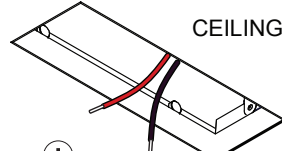

Don't connect the gear to 230V before the LEDs are connected to the gear!

CEILING HOLE