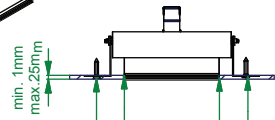

Mini multiple trimless for 3x LED GE

131312XX

1 CEILING

can be used with :