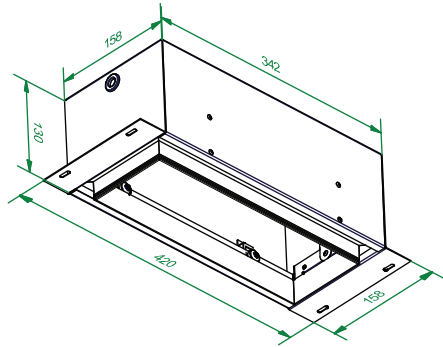

Mini multiple trimless for 3x LED GE

131312XX

1 CEILING

can be used with :

Conbox always with recessed frame
art. 10440730