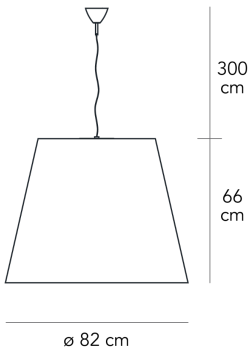

AMAX LARGE

Charles Williams, 2003

Extra-large interpretation of the classic FontanaArte lampshade, Amax is a family of suspension lamp. For the larger sizes, the hanging lamp has a bottom disc that covers and hides the light sources from view.

Suspension lamp with diffused and dimmable light. Chromed metal frame. White polyethylene diffuser. Polycarbonate locking disc with telescopic stem and anchor cap available separately as optional. Steel suspension cable. Red fabric power cable. Ceiling rose made of chromed thermoplastic material. Bulb not included.