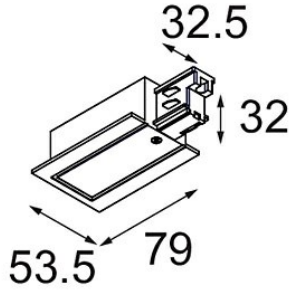

Date _____
Customer _____
Project _____
Type _____

Power feed track right recessed white shiny

Specifications

Material	11241601
Lamp Included	No
Number of Light Sources	0
Input Voltage	230V
Electrical Class	I
IP Rating	20
Glow wire rating (°C)	960
Indoor/Outdoor	Indoor
Adjustability	Not Applicable
Primary Colour & Primary Finish	White,
Gross weight (g)	85.0