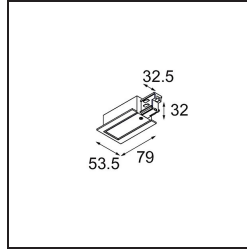

Date _____
Customer _____
Project _____
Type _____

Power feed track right recessed white shiny

Specifications

Material	11241601
Lamp Included	No
Number of Light Sources	0
Input Voltage	230V
Electrical Class	I
IP Rating	20
Glow wire rating (°C)	960
Indoor/Outdoor	Indoor
Adjustability	Not Applicable
Primary Colour & Primary Finish	White,
Gross weight (g)	85.0