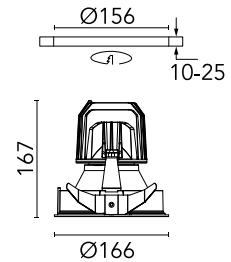

FLOS

03.6611.1C Black/Aluminium

Light Supply Fixed Trim

Designed by FLOS Architectural, 2014

LED - Phosphor LED - 26W - 1158lm - 3000K - CRI> 98 - Beam° 49

Recessed luminaire with LED light source. Remote 220/240V power supply included.

Are you a professional and your project needs consulting and support?

[BOOK AN APPOINTMENT](#)

Main specifications

Mounting	Ceiling recessed
Environments	Indoor dry location
LED type	Phosphor LED
Lamp category	LED
Iicos	No
Number of heads	1
Power (W)	26
Source flux (lm)	2371
System flux (lm)	1158

Physical

Colour	Black/Aluminium
Trim	No
Orientation	Fixed
Recessed depth (mm)	277
Net weight (kg)	0.98
IP internal	20
IP external	44

Download

Mounting instructions [↓ PDF](#)

Photometric Files

LDT / IES [↓ ZIP](#)

Technical Drawings

2D [↓ ZIP](#)

3D [↓ ZIP](#)

[↓ ZIP](#) Bim

Schematic light drawing

Beam Angle: 49°

h(m)	E(lx)	D(m)
1	2264	0.91
2	566	1.81
3	252	2.72
4	142	3.63
5	91	4.54

Luminous flux luminaire
1576 lm (EXTREME CUT OFF)