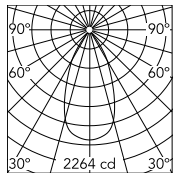

Physical

Colour	Black/Aluminium
Trim	No
Orientation	Fixed
Recessed depth (mm)	277
Net weight (kg)	0.98
IP internal	20
IP external	44

Download

Mounting instructions [↓ PDF](#)

Photometric Files

LDT / IES [↓ ZIP](#)

Technical Drawings

2D [↓ ZIP](#)

3D [↓ ZIP](#)

[↓ ZIP](#) Bim

Schematic light drawing

Beam Angle: 49°

h(m)	E(lx)	D(m)
1	2264	0.91
2	566	1.81
3	252	2.72
4	142	3.63
5	91	4.54

Luminous flux luminaire
1576 lm (EXTREME CUT OFF)