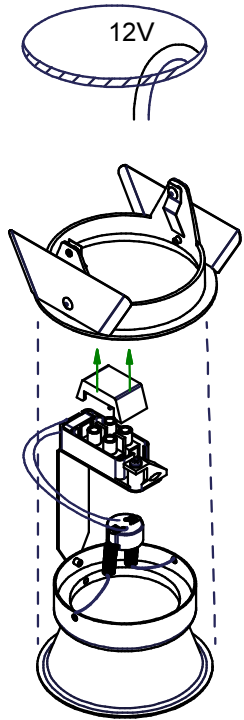

Lotis bathroom MR16

108835XX

Lamp type : 1 X QR-C 51 max. 50W

Fitting : GX5.3

1

2

3

4

Replace protective shield when broken
The luminaire shall only be used complete with its protective shield (reference number 1009804)

Only when used in closed ceilings IP55

CAN BE USED WITH

- 10211913 - Color filter dia 50 Red
- 10211914 - Color filter dia 50 Yellow
- 10211915 - Color filter dia 50 Green
- 10211916 - Color filter dia 50 Blue
- 10791502 - Grannos louver
- 10211902 - UV filter dia 50
- 10211903 - Spreadlens dia 50
- 12290230 - Gypkit 190X190XDIA80
- 10889830 - Conbox outer dimension 190x192x130