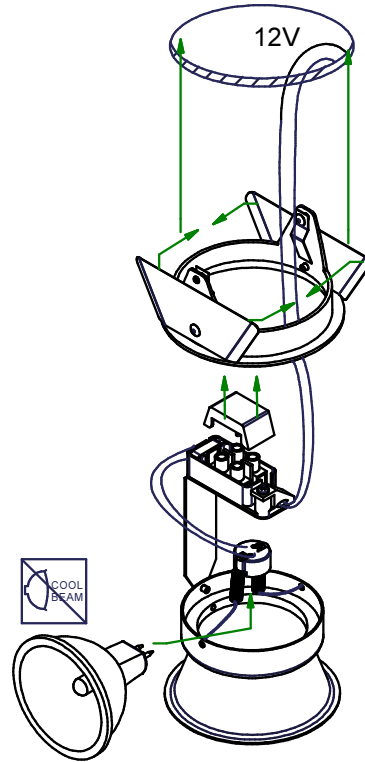

Lotis bathroom MR16

108835XX

Lamp type : 1 X QR-C 51 max. 50W

Fitting : GX5.3

1

2

3

4

Replace protective shield when broken
The luminaire shall only be used complete with its protective shield (reference number 1009804)

Only when used in closed ceilings IP55

CAN BE USED WITH

- 10211913 - Color filter dia 50 Red
- 10211914 - Color filter dia 50 Yellow
- 10211915 - Color filter dia 50 Green
- 10211916 - Color filter dia 50 Blue
- 10791502 - Grannos louver
- 10211902 - UV filter dia 50
- 10211903 - Spreadlens dia 50
- 12290230 - Gypkit 190X190XDIA80
- 10889830 - Conbox outer dimension 190x192x130