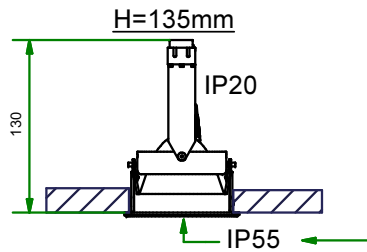

Lotis bathroom MR16

108835XX

Lamp type : 1 X QR-C 51 max. 50W

Fitting : GX5.3

1

2

3

4

Replace protective shield when broken
The luminaire shall only be used complete with its protective shield (reference number 1009804)

Only when used in closed ceilings IP55

CAN BE USED WITH

- 10211913 - Color filter dia 50 Red
- 10211914 - Color filter dia 50 Yellow
- 10211915 - Color filter dia 50 Green
- 10211916 - Color filter dia 50 Blue
- 10791502 - Grannos louver
- 10211902 - UV filter dia 50
- 10211903 - Spreadlens dia 50
- 12290230 - Gypkit 190X190XDIA80
- 10889830 - Conbox outer dimension 190x192x130