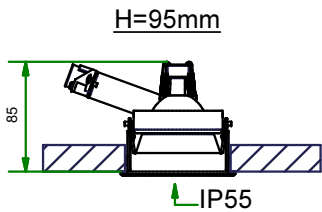

Lotis bathroom MR16

108835XX

Lamp type : 1 X QR-C 51 max. 50W

Fitting : GX5.3

1

2

3

4

Replace protective shield when broken
The luminaire shall only be used complete with its protective shield (reference number 1009804)

Only when used in closed ceilings IP55

CAN BE USED WITH

- 10211913 - Color filter dia 50 Red
- 10211914 - Color filter dia 50 Yellow
- 10211915 - Color filter dia 50 Green
- 10211916 - Color filter dia 50 Blue
- 10791502 - Grannos louver
- 10211902 - UV filter dia 50
- 10211903 - Spreadlens dia 50
- 12290230 - Gypkit 190X190XDIA80
- 10889830 - Conbox outer dimension 190x192x130