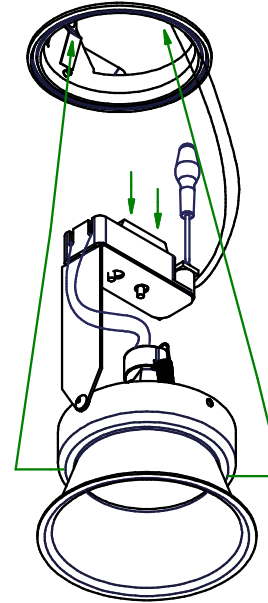

Lotis bathroom MR16

108835XX

Lamp type : 1 X QR-C 51 max. 50W

Fitting : GX5.3

1

2

3

4

Replace protective shield when broken
The luminaire shall only be used complete with its protective shield (reference number 1009804)

Only when used in closed ceilings IP55

CAN BE USED WITH

- 10211913 - Color filter dia 50 Red
- 10211914 - Color filter dia 50 Yellow
- 10211915 - Color filter dia 50 Green
- 10211916 - Color filter dia 50 Blue
- 10791502 - Grannos louver
- 10211902 - UV filter dia 50
- 10211903 - Spreadlens dia 50
- 12290230 - Gypkit 190X190XDIA80
- 10889830 - Conbox outer dimension 190x192x130