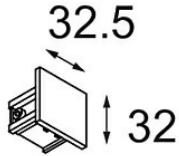

Date _____
Customer _____
Project _____
Type _____

Endplate track white shiny

Specifications

Material	11241401
Lamp Included	No
Number of Light Sources	0
IP Rating	20
Glow wire rating (°C)	960
Dimming Protocol	DALI
Indoor/Outdoor	Indoor
Adjustability	Not Applicable
Primary Colour & Primary Finish	White,
Gross weight (g)	60.0