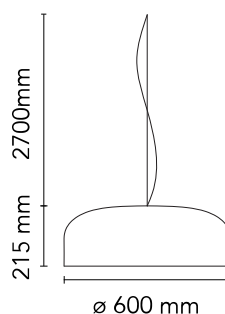

FLOS

 F1371035 Red

Smithfield Suspension

Designed by Jasper Morrison, 2009

Halogen - 4 x 70W

Suspension lamp with direct light. Aluminium body. Available in gloss black, matt black, red, green, white or MUD. Injection-moulded opalescent methacrylate diffuser. Steel ceiling attachment with steel suspension cable, 5 pole electric cable in PTFE double insulation, working length 2700 mm.

Are you a professional and your project needs consulting and support?

[BOOK AN APPOINTMENT](#)

Main specifications

EAN	8059607031360
Mounting	Suspension
Environments	Indoor dry location
Light Source Type	Bulb
Lamp category	Halogen
Lamp type	A70
Lamp holders	E27
Ilcos	HSGSA
Bulb finish	Frosted
Number of heads	4
Power (W)	70
System power (W)	280

Physical

Colour	Red
Length (mm)	600
Cord length (mm)	2700
Canopy dimension (mm)	36
Canopy width (mm)	146
Net weight (kg)	4.5
Package height (mm)	310
Package width (mm)	710
Package length (mm)	710
Package volume (m3)	0.16
IP internal	20