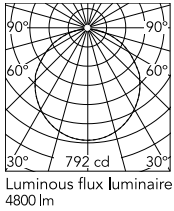

Schematic light drawing

Photometric

Lighting type	Direct
Light distribution	Roto symmetric

Electrical

Insulation class	I
Frequency (Hz)	50/60
Main voltage (Vac)	220-250
LED voltage Vf (Vdc)	null
Dimmable	Yes
Dimming interface	Remote Dimmable (Dimmer Not Included)
Batteries inside	No