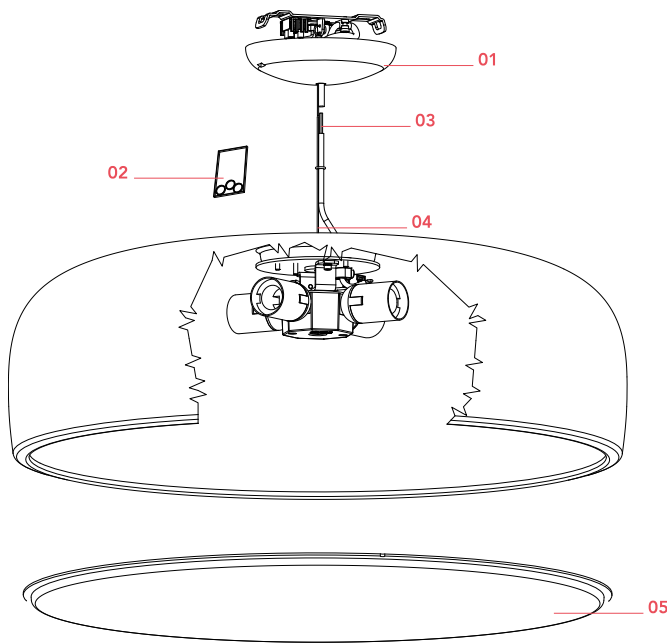

Physical

Colour	Red
Length (mm)	600
Cord length (mm)	2700
Canopy dimension (mm)	36
Canopy width (mm)	146
Net weight (kg)	4.5
Package height (mm)	310
Package width (mm)	710
Package length (mm)	710
Package volume (m3)	0.16
IP internal	20

NOT INCLUDED

RF26258

LED Lamp 18W E27 3000K T38
Dimmable

Spare Parts

- | | | |
|-----|--|-----------|
| 01. | Red rose assembly | RF1367035 |
| 02. | Kit of 5 or rings | RF05382 |
| 03. | Wiring 2,7m FEP/PVC 3x0,75
Transparent | RF29907 |
| 04. | 3 mt steel cable \varnothing 1,2 with 19
winded wires | RF29665 |
| 05. | Methacrylate diffuser | RF19022 |