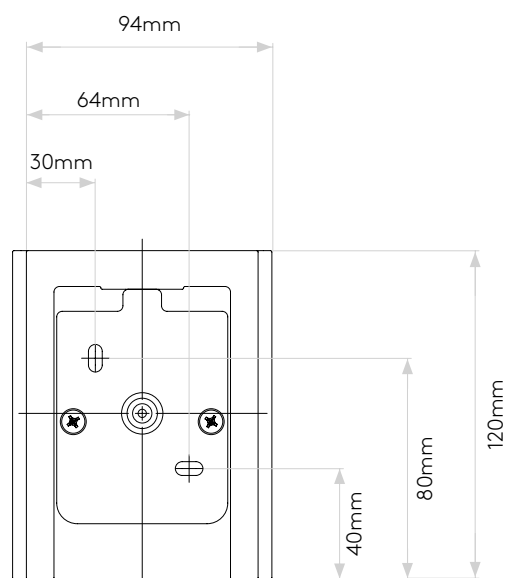

Please note that some dimensions may vary slightly due to manufacturing tolerances, this includes cable entry and fixing holes

Veillez noter que certaines dimensions peuvent varier légèrement en raison des tolérances de fabrication, y compris l'entrée de câble et les trous de fixation.

Bitte beachten Sie, dass die Maße Fertigungstoleranzen unterliegen und daher in geringem Umfang von der angegebenen Größe abweichen können. Dies gilt auch für Kabeleingänge und Befestigungslöcher.

Si prega notare che possono esserci piccole variazioni in alcune dimensioni dovute alle tolleranze di produzione, queste includono l'ingresso del cavo e i fori di fissaggio.