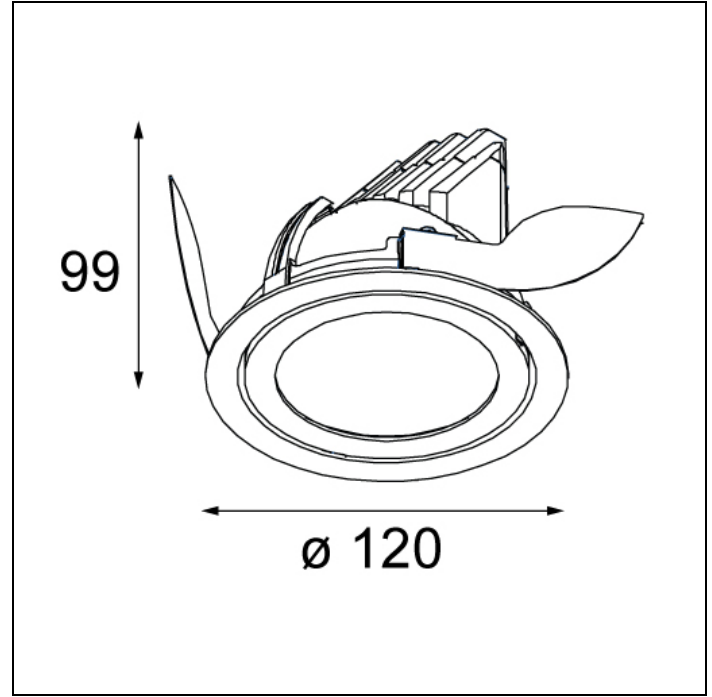

K120 ADJUSTABLE

K120 ADJUSTABLE LED GE

One letter is everything this elegant, simple and versatile spotlight portfolio needs. An example of a Modular classic, round, recessed and highly-bright K spotlights are ideal for hospitality and retail environments. A 45-degree inclination enables K to offer targeted illumination, highlighting the best aspects of key products, services and areas. We're adding yet another option to this core product to offer greater lighting flexibility for larger spaces. The K120 adjustable is the latest extension, with a larger diameter that offers a higher lumen output.

Art. Nr. 13340109

SPECIFICATIONS

Lamp	1x LED Array		
Gear / Transfo	LED gear not incl.		
Cut-out size	ø 114 h 200		
Weight	0.39kg		
Min. distance	0.1 m		
IP	IP20		
Glow wire test	960°		
Lifetime	L80 B20 @ 50.000 hrs		
CRI	90		
Power supply	350mA	500mA	700mA
	33.3Vf	34.3Vf	35.7Vf
Connected load	11.7W	17.2W	25W
Lumen	1238lm	1679lm	2198lm
Efficacy	106lm/W	98lm/W	88lm/W
UGR	20	21	22
Adjustability	h 359° v 45°		

Available label
<http://supemodular.com/assets/TYPE2.pdf>

	WARM WHITE 2700K / CRI 90+			WARM WHITE 3000K / CRI 90+			NEUTRAL WHITE 4000K / CRI 90+		
	SPOT 15°	MEDIUM 25°	FLOOD 40°	SPOT 15°	MEDIUM 25°	FLOOD 40°	SPOT 15°	MEDIUM 25°	FLOOD 40°
black struc	13340032	13340132	13340232	13341032	13341132	13341232	13342032	13342132	13342232
donkey grey struc	13340071	13340171	13340271	13341071	13341171	13341271	13342071	13342171	13342271
white struc	13340009	13340109	13340209	13341009	13341109	13341209	13342009	13342109	13342209