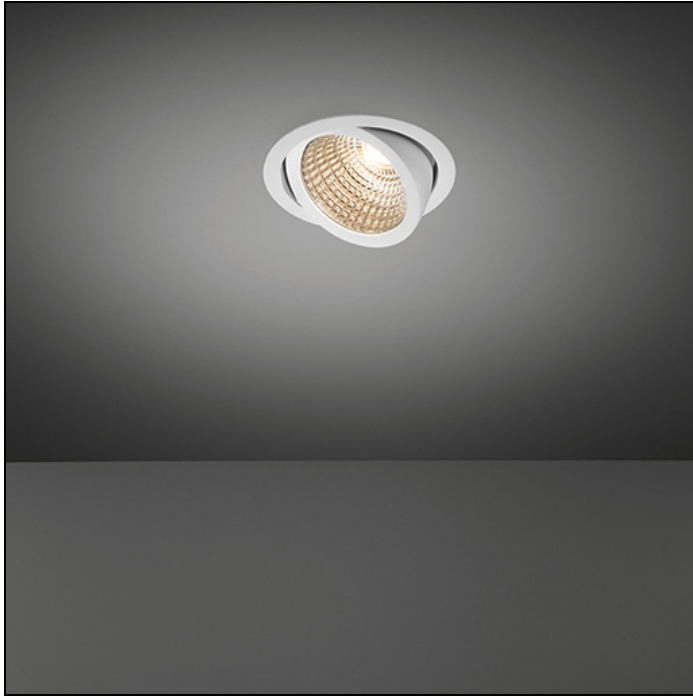

K120 ADJUSTABLE

K120 ADJUSTABLE LED GE

One letter is everything this elegant, simple and versatile spotlight portfolio needs. An example of a Modular classic, round, recessed and highly-bright K spotlights are ideal for hospitality and retail environments. A 45-degree inclination enables K to offer targeted illumination, highlighting the best aspects of key products, services and areas. We're adding yet another option to this core product to offer greater lighting flexibility for larger spaces. The K120 adjustable is the latest extension, with a larger diameter that offers a higher lumen output.

Art. Nr. 13340109

SPECIFICATIONS

Lamp	1x LED Array		
Gear / Transfo	LED gear not incl.		
Cut-out size	ø 114 h 200		
Weight	0.39kg		
Min. distance	0.1 m		
IP	IP20		
Glow wire test	960°		
Lifetime	L80 B20 @ 50.000 hrs		
CRI	90		
Power supply	350mA	500mA	700mA
	33.3Vf	34.3Vf	35.7Vf
Connected load	11.7W	17.2W	25W
Lumen	1238lm	1679lm	2198lm
Efficacy	106lm/W	98lm/W	88lm/W
UGR	20	21	22
Adjustability	h 359° v 45°		

Available label
<http://supemodular.com/assets/TYPE2.pdf>

	WARM WHITE 2700K / CRI 90+			WARM WHITE 3000K / CRI 90+			NEUTRAL WHITE 4000K / CRI 90+		
	SPOT 15°	MEDIUM 25°	FLOOD 40°	SPOT 15°	MEDIUM 25°	FLOOD 40°	SPOT 15°	MEDIUM 25°	FLOOD 40°
black struc	13340032	13340132	13340232	13341032	13341132	13341232	13342032	13342132	13342232
donkey grey struc	13340071	13340171	13340271	13341071	13341171	13341271	13342071	13342171	13342271
white struc	13340009	13340109	13340209	13341009	13341109	13341209	13342009	13342109	13342209

K120 ADJUSTABLE LED GE

ACCESSORIES

LENSES

10216903 | SPREADLENS Ø80

ANTIGLARE

10212802 | HONEYCOMB Ø80 BLACK
10217002 | CROSS BLADE Ø80 BLACK

HUE-BRIDGE

70000616 | HUE BRIDGE EU
70000617 | HUE BRIDGE UK