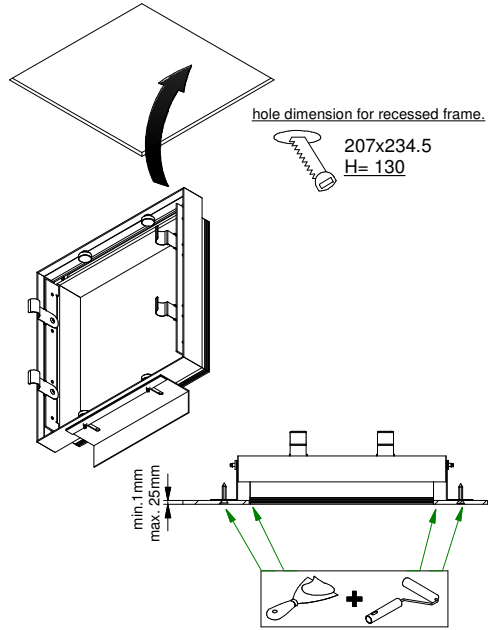

# Mini-multiple trimless 4SQx ES50

103819XX

Lamp type : QPAR 16

Fitting : GU10

## 1 CEILING

Has to be combined with :  
10460430 Mini-multiple trimless 3L recessed frame