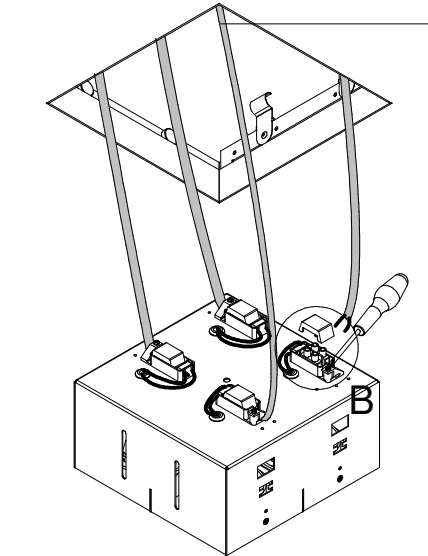

Mini-multiple trimless 4SQx ES50

103819XX

Lamp type : QPAR 16

Fitting : GU10

1 CEILING

Has to be combined with :
10460430 Mini-multiple trimless 3L recessed frame

2

3

4

If halogen lamp:
max 50W

If retrofit LED lamp:
only suitable for short version

CAN BE USED WITH

10440430 Mini-multiple trimless 4sqx conbox