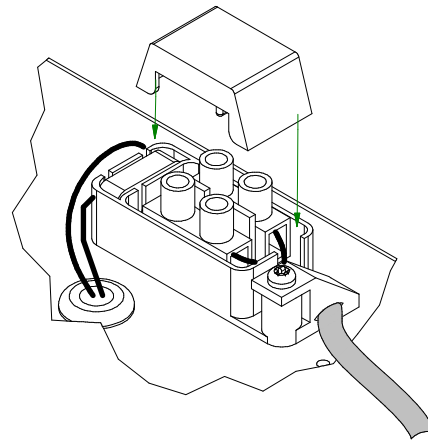

Mini-multiple trimless 4SQx ES50

103819XX

Lamp type : QPAR 16

Fitting : GU10

1 CEILING

Has to be combined with :
10460430 Mini-multiple trimless 3L recessed frame

2

3

4

If halogen lamp:
max 50W

If retrofit LED lamp:
only suitable for short version

CAN BE USED WITH

10440430 Mini-multiple trimless 4sqx conbox