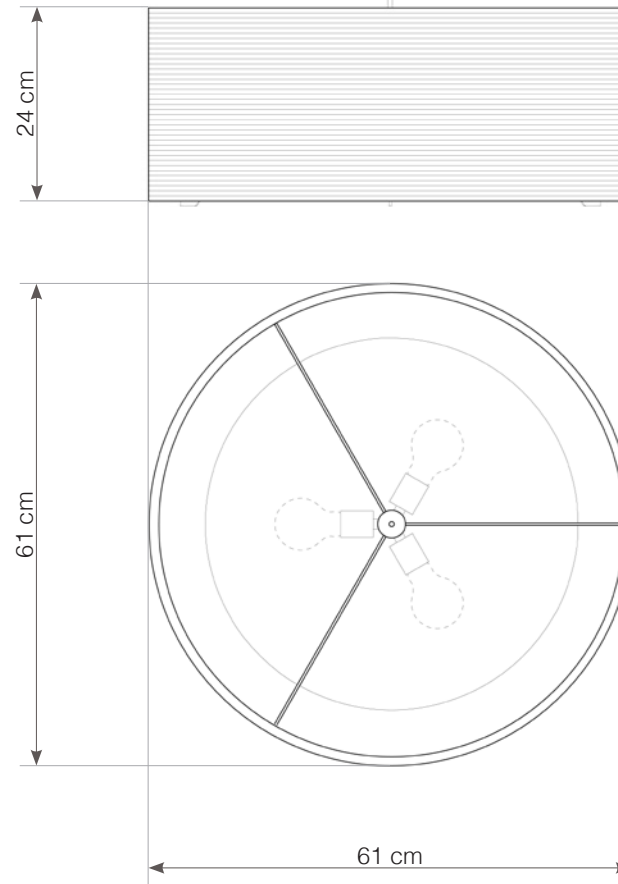

Drum24

3x 100W maximum incandescent
E27 socket | 230V 50Hz | Class I

For use with dimmable incandescent bulbs. Also compatible with CFL bulbs or dimmable LED bulbs of equivalent wattage.

Mounting Installation: Suspended

recycled cardboard

responsibly made in holland

proudly designed in seattle | usa

responsible handmade quality

nontoxic fire retardant treated

contains tempered glass

gray powder-coated steel frame

compressed air recommended cleaning

use in dry location only

designed to recycle

hardwired cord set + ceiling canopy

INCLUDES A TWO-METER WHITE FABRIC CORD AND A GRAY POWDER COATED STEEL CANOPY. ○●
FIVE-METER CORDS ARE AVAILABLE FOR AN ADDITIONAL CHARGE.

Scraplight shades are non-toxic and are handmade using responsible practices. Because all Scraplights are handmade, dimensions may vary slightly. This luminaire is compatible with bulbs of the energy classes A++, A+, A, B, C, D & E (EU No 874/2012).