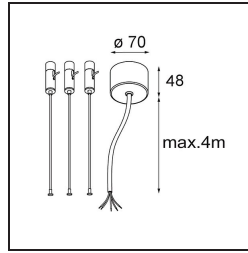

Date _____
Customer _____
Project _____
Type _____

Suspension kit 4m / 5x0.75 (3 cables) white struc

Specifications

Material	11061909
Lamp Included	No
Number of Light Sources	0
Input Voltage	230V
Electrical Class	I
IP Rating	20
Glow wire rating (°C)	960
Indoor/Outdoor	Indoor
Application	Ceiling
Mounting	Suspended
Adjustability	Not Applicable
Primary Colour & Primary Finish	White, Structure
Gross weight (g)	620.0