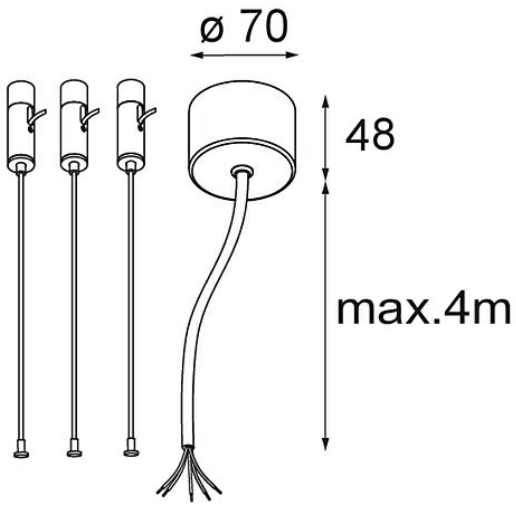

Date _____
Customer _____
Project _____
Type _____

Suspension kit 4m / 5x0.75 (3 cables) white struc

Specifications

Material	11061909
Lamp Included	No
Number of Light Sources	0
Input Voltage	230V
Electrical Class	I
IP Rating	20
Glow wire rating (°C)	960
Indoor/Outdoor	Indoor
Application	Ceiling
Mounting	Suspended
Adjustability	Not Applicable
Primary Colour & Primary Finish	White, Structure
Gross weight (g)	620.0