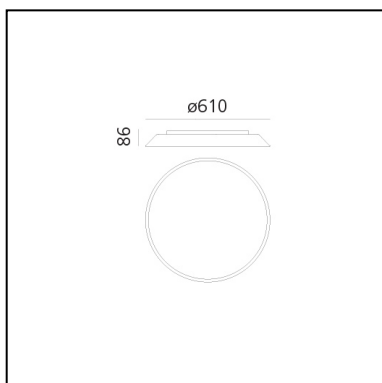

LUMINAIRE

- Watt: **30W**
- Voltage: **220-240V**
- Delivered lumen output: **2260lm**
- CCT: **3000K**
- Efficiency: **85%**
- Efficacy: **75.33lm/W**
- CRI: **90**
- Dimmable Typology: **Push**

DESCRIPTION

Febe boasts an understated shape despite being superior in performance, giving the light it emits the utmost importance, while almost disappearing from view in its surroundings owing to its simplicity and minimal thickness.

FEATURES

- Product Code: **0241320A**
- Colour: **Dove grey**
- Installation: **WallCeiling**
- Material: **Methacrylare, polycarbonate**
- Series: **Design Collection**
- Environment: **Indoor**
- Emission: **Direct**
- design by: **Ernesto Gismondi**

DIMENSIONS

- Width: **86 mm**
- Diameter: **610 mm**
- Glow Wire Test: **750°**

SOURCES INCLUDED

- Category: **Led**
- Number: **4**
- Watt: **6.20W**
- Delivered lumen output: **653lm**
- Color temperature (K): **3000K**
- CRI: **90**
- Color Tolerance: **MacAdam 3SDCM**
- Efficacy: **105lm/W**
- Service Life: **50000-L70**