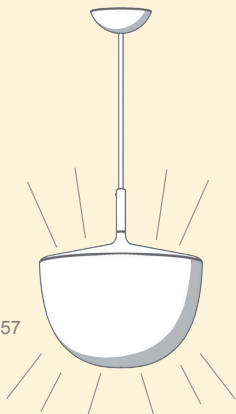

cod. 009425703

120V - 23W (FL) E26

1

2

3

4

5

6

3x

7

cod. 4257

cod. 4257BI

cod. 4257N

cod. 4257V

I cherish my home because
it's where **love** dwells
A full house need an
honest light.

FontanaArte