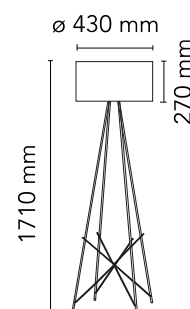

## Ray Floor 2

Designed by Rodolfo Dordoni, 2006

Halogen - 250W

Floor lamp providing diffused lighting. Steel tube structure, welded, brushed and chrome-plated. Diffuser support in die-cast, polished and chrome-plated Zamak alloy. Injection-molded PA6 (nylon) lamp-cover. Color: white. Injection-molded PC (polycarbonate) inner diffuser. Color: 3% opal. Injection-molded elastic PVC (polyvinylchloride) feet. Lathe-shaped aluminum diffusers, painted white on the inside, and shiny white or black on the outside or gray-colored, blown and overlaid glass with glossy external finish. On the cable there is the electronic dimmer which allows the regulation of light brightness.

### Physical

Colour	White
Length (mm)	430
Cord length (mm)	1900
Net weight (kg)	5.95
Package height (mm)	0
Package width (mm)	0
Package length (mm)	0
Package volume (m3)	0.44
IP internal	20

## Schematic light drawing

Luminous flux Luminaire  
4350 lm