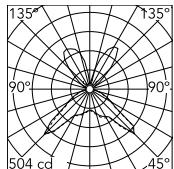

Schematic light drawing

Luminous flux Luminaire
4350 lm

Photometric

Lighting type	Indirect, Direct
Light distribution	Asymmetric

Electrical

Insulation class	II
Frequency (Hz)	50/60
Main voltage (Vac)	220-240
LED voltage Vf (Vdc)	null
Dimmable	Yes
Dimming interface	Dimmer Integrated
Plug type	Type C
Batteries inside	No