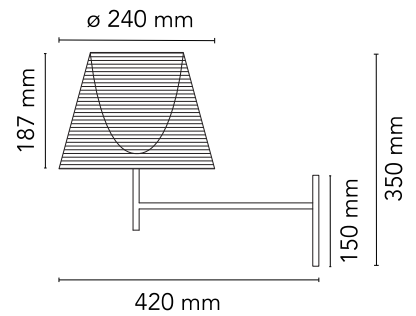

FLOS

■ F6307030 Fumée

KTribe Wall

Designed by Philippe Starck, 2007

Halogen - 70W

Wall mounted fixture providing diffused lighting; a switch located near the diffuser allows for 4-level light adjustment via a "remote" dimmer. Cover rose in die-cast, polished and chrome-plated Zamak alloy. Arm and diffuser support in polished aluminum tube. Injectionmolded PC (polycarbonate) inner diffuser opal color. Outer diffusers in transparent or fumée PMMA (polymethylmethacrylate) and silver or bronze on the inner surface, by vacuum aluminum coating. Injection-molded PC (polycarbonate) upper ring, completely transparent, or transparent brown for the outer bronze diffuser.

Are you a professional and your project needs consulting and support?

[BOOK AN APPOINTMENT](#)

Main specifications

Mounting	Wall
Environments	Indoor dry location
Light Source Type	Bulb
Lamp category	Halogen
Lamp holders	E27
Iicos	HSGS
Number of heads	1
Power (W)	70

Physical

Colour	Fumée
Length (mm)	240
Net weight (kg)	1.7
Package height (mm)	0
Package width (mm)	0
Package length (mm)	0
Package volume (m3)	0.05
IP internal	20

Download

[Mounting instructions](#) PDF

[Spare Parts](#) PDF

Photometric Files

[LDT / IES](#) ZIP

Technical Drawings

[2D](#) ZIP

[3D](#) ZIP