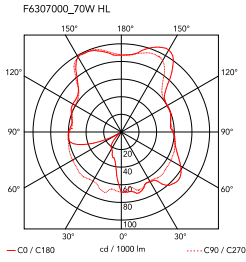

Schematic light drawing

Photometric

Lighting type	Indirect, Direct
Light distribution	Symmetric

Electrical

Insulation class	I
Frequency (Hz)	50/60
Main voltage (Vac)	220-240
LED voltage Vf (Vdc)	null
Dimmable	Yes
Dimming interface	Dimmer Integrated
Batteries inside	No